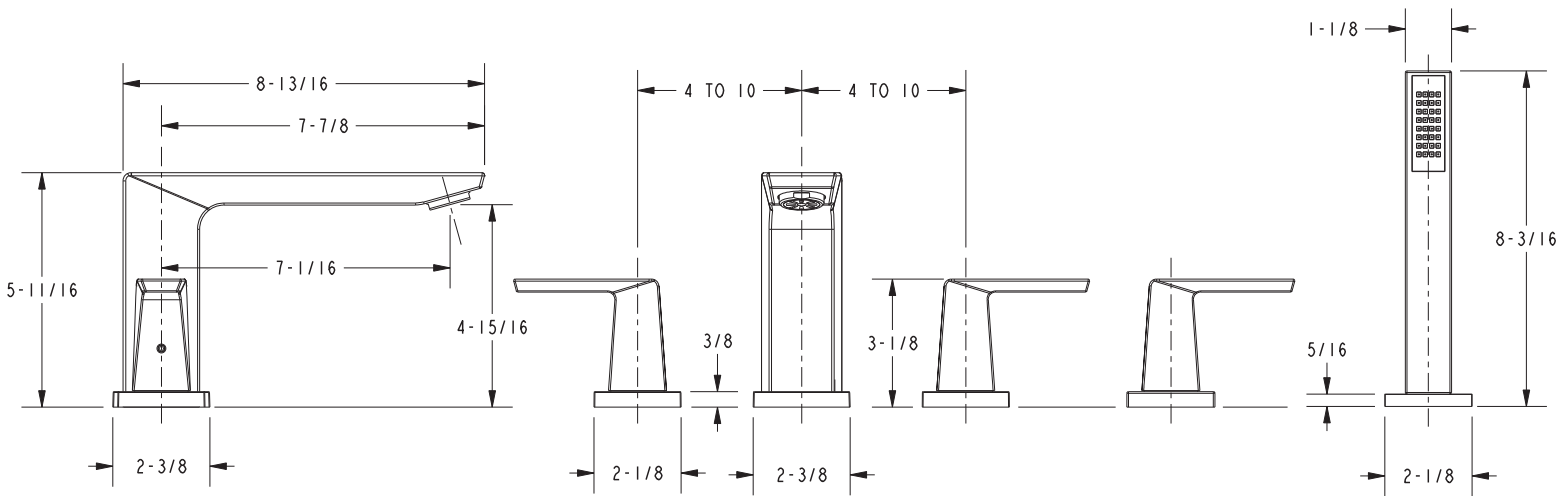

Features

- All metal construction
- ADA compliant contemporary lever handles
- 4-15/16" (12.5 cm) spout height at outlet
- 7-7/8" (20.0 cm) spout reach (c-c)
- 1.8 gallons (6.7 liters) per minute handshower maximum flow rate
- Intended for use with Newport Brass rough valve kit (Included Accessory) which incorporates the following:
 - Brass valve bodies and quick-connect spout fitting
 - Quarter-turn washerless ceramic disc 3/4" valve cartridges
 - Diverter valve and hoses as needed for handshower

Required Accessory

Model	Description	Colors Finishes
1-658	3/4" valve kit. Includes quick connect.	<input type="checkbox"/> NA

Product Specification

Add "Length Indicator and Color / Finish" suffix to Model number, below.

The Roman Tub with Handshower Deck Trim shall be made of metal construction. Roman Tub with Handshower Deck Trim shall incorporate ADA compliant contemporary lever handles. Product shall incorporate a 4-15/16" (12.5 cm) spout height at outlet and a 7-7/8" (20.0 cm) spout reach (c-c). Rough valve kit shall incorporate brass valve bodies with quarter-turn washerless ceramic disc 3/4" valve cartridges, a quick-connect spout fitting and a diverter valve with hoses as needed for handshower. Roman Tub with Handshower Deck Trim shall be Newport Brass Model 3-8307/____ and Newport Brass rough valve kit shall be 1-658.

3-8307

PRODUCT DIMENSIONS *(Units are in inches)*

Newport 365 Prezlee Roman Tub with Handshower 3-8307