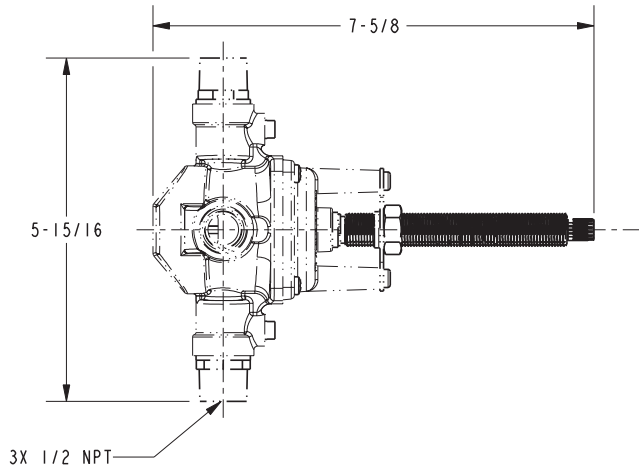

3-884BP

PRODUCT DIMENSIONS *(Units are in inches)*

NOTES:

- 1. CUT STEM TO DIMENSION SHOWN.
- 2. CUT ALL-THREAD 7/8" SHORTER THAN STEM

Anise Shower Trim 3-884BP