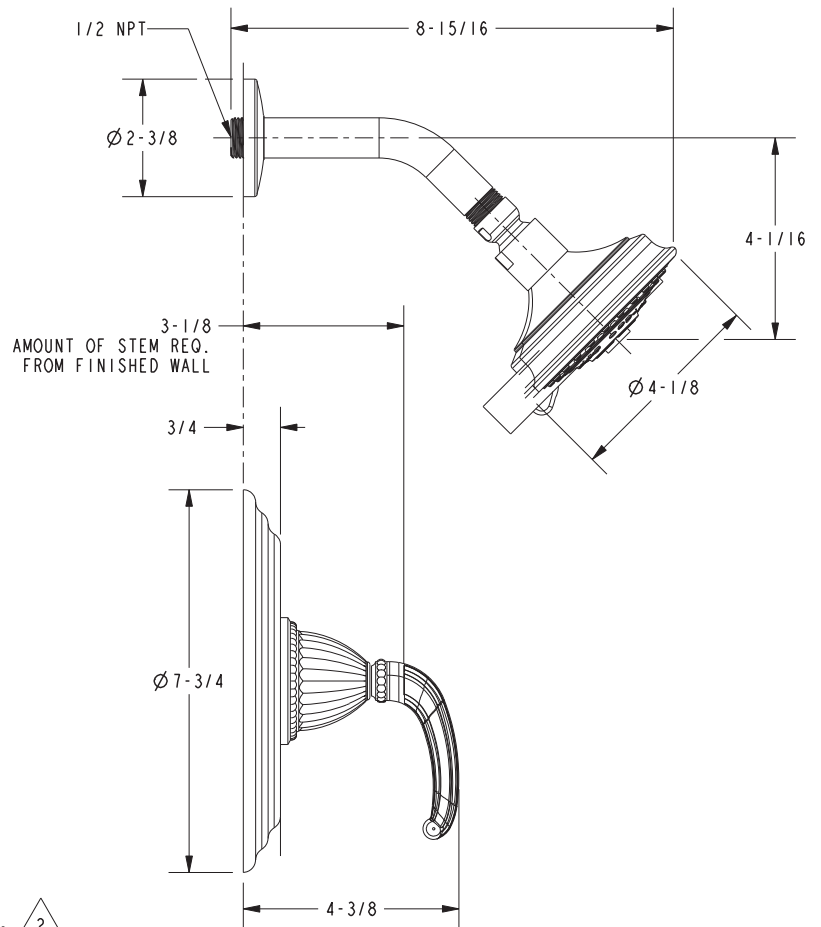

3-884BP

PRODUCT DIMENSIONS *(Units are in inches)*

NOTES:

- 1. CUT STEM TO DIMENSION SHOWN.
- 2. CUT ALL-THREAD 7/8" SHORTER THAN STEM

Anise Shower Trim 3-884BP