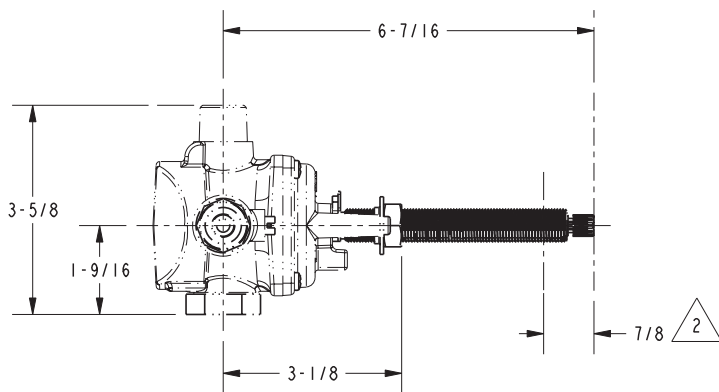

3-884BP

PRODUCT DIMENSIONS *(Units are in inches)*

NOTES:

- 1. CUT STEM TO DIMENSION SHOWN.
- 2. CUT ALL-THREAD 7/8" SHORTER THAN STEM

Anise Shower Trim 3-884BP