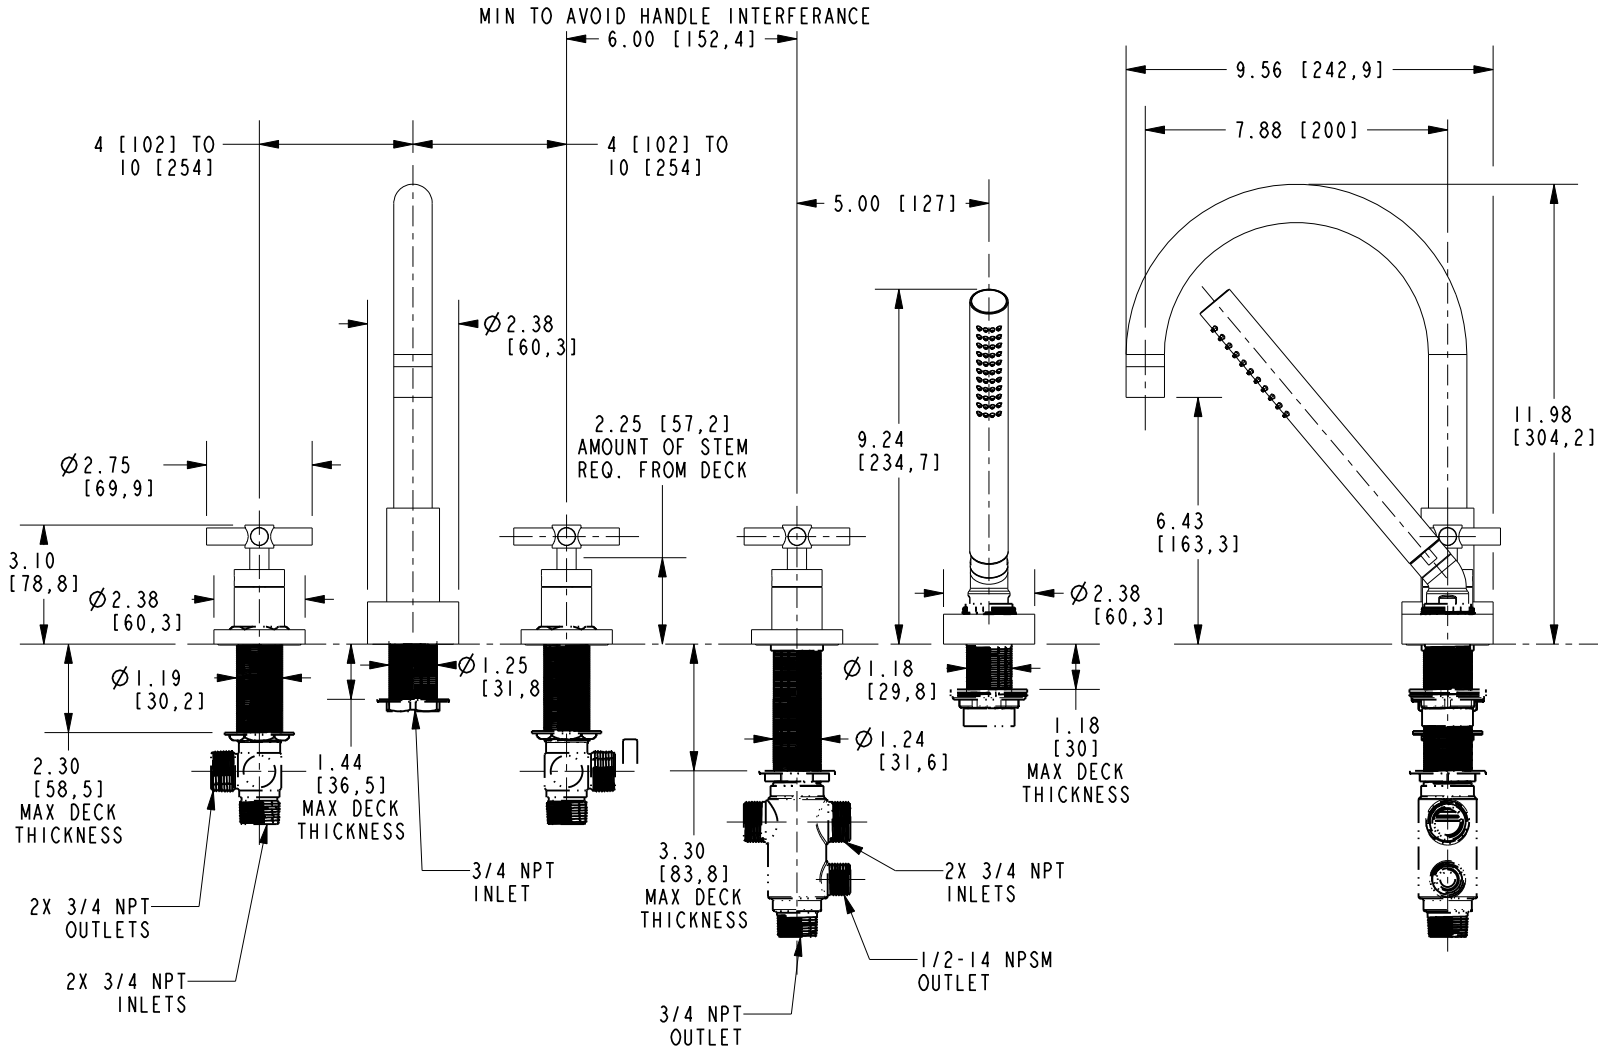

## PRODUCT DIMENSIONS *(Units are in inches)*

Product Dimensions are provided for reference only. For specific product installation guidelines, please reference the Installation Instructions of the product being installed.

ROMAN TUB WITH HANDSHOWER DECK TRIM

**3-997**

Page 2 of 2

EN-4697

REV F

**NEWPORT BRASS**

Flawless Beauty. From Faucet to Finish.

t: 949.417.5207 | [www.newportbrass.com](http://www.newportbrass.com)