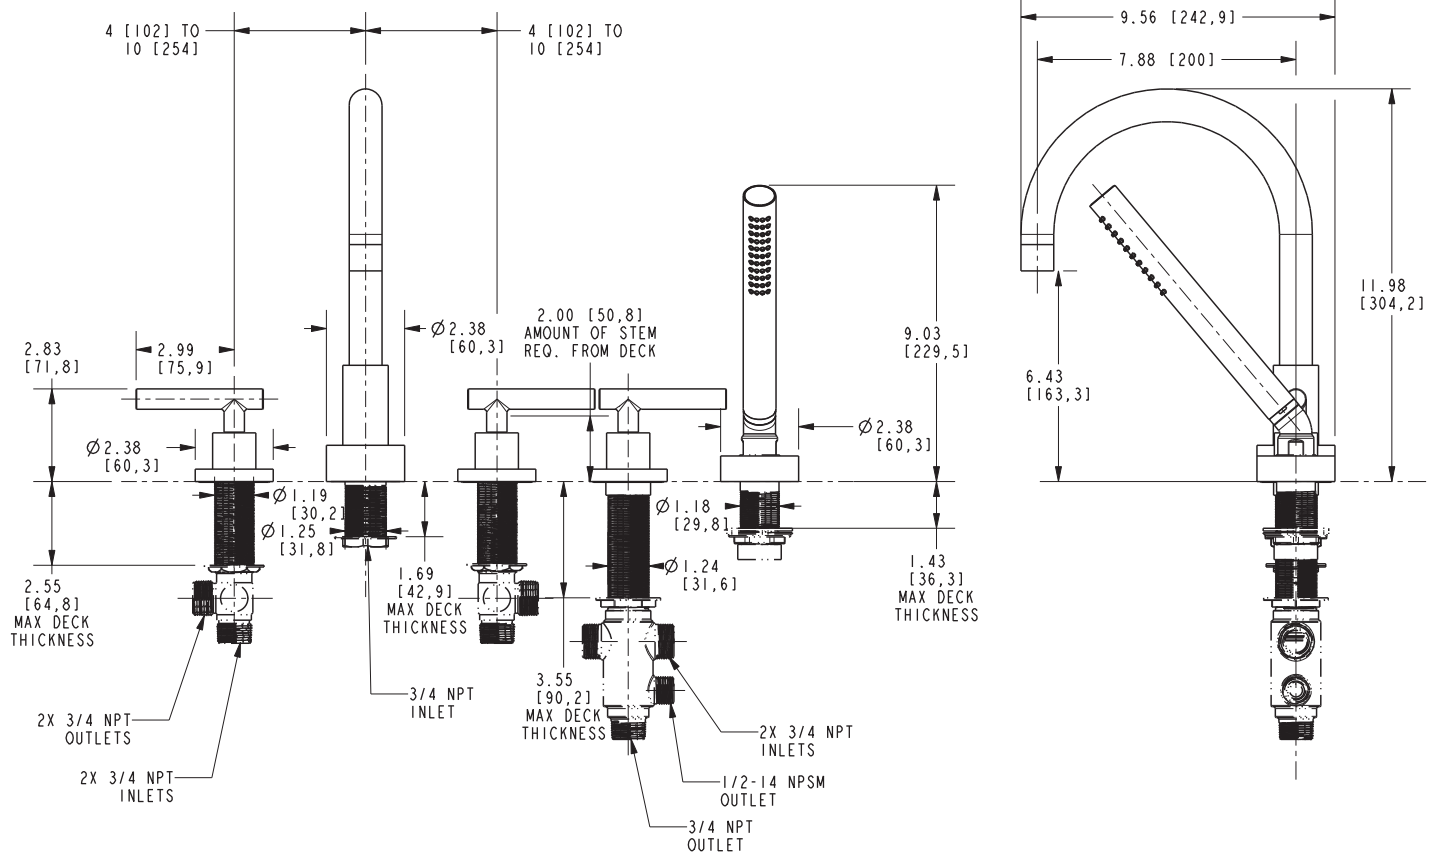

EAST LINEAR

Features

- Solid brass construction
- 6.43" (16.3 cm) spout height at outlet
- 7.88" (20.0 cm) spout reach (c-c)
- Intended for use with Newport Brass rough valve kit (Required Accessory) which incorporates the following:
 - Brass valve bodies and quick-connect spout fitting
 - Quarter-turn washerless ceramic disc 3/4" valve cartridges
- Diverter valve and hoses as needed for handshower
- ADA Compliant
- 1.8 GPM (6.8 LPM) Max, Handshower Only

Required Accessory

System Element	Deck Tub Valve
Description	3-Valve Assembly With Quick Connect Spout Adapter
Inlet/Outlet Size	3/4"
Part Number	1-503
Image	

Product Specification Add "Color / Finish" suffix to Model number, below.

The Roman Tub with Handshower Deck Trim shall be made of solid brass construction. Roman Tub with Handshower Deck Trim shall incorporate lever handles. Product shall incorporate a 6.43" (16.3 cm) spout height at outlet and a 7.88" (20.0 cm) spout reach (c-c). Product shall feature a solid brass handshower with a 1.8 gallons (6.7 liters) per minute maximum flow rate Rough valve kit shall incorporate brass valve bodies with quarter-turn washerless ceramic disc 3/4" valve cartridges, a quick-connect spout fitting and a diverter valve with hoses as needed for handshower. Roman Tub with Handshower Deck Trim shall be Newport Brass Model 3-997L/____ and Newport Brass rough valve kit shall be 1-503.

3-997L

PRODUCT DIMENSIONS *(Units are in inches)*

East Linear Roman Tub Deck Trim 3-997L