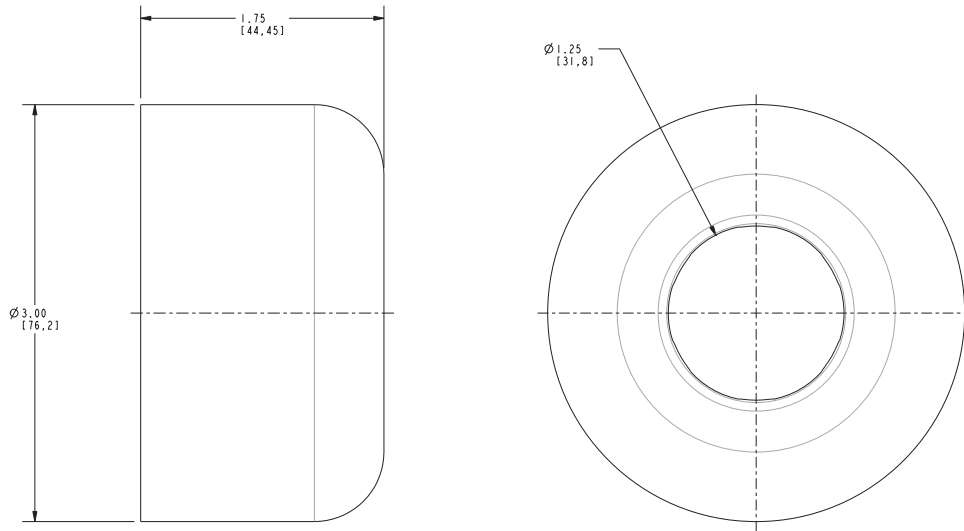

**Features**

- Solid brass construction
- Fits 1-1/4" O.D. Pipes

**Tank & Lavatory High Box Flange Deep**

**314**

**Codes / Standards Compliance**

Meets or exceeds the following at date of manufacture:

- All applicable US Federal and State material regulations

# 314

Product Dimensions are provided for reference only. For specific product installation guidelines, please reference the Installation Instructions of the product being installed.

SCALE: 1.375