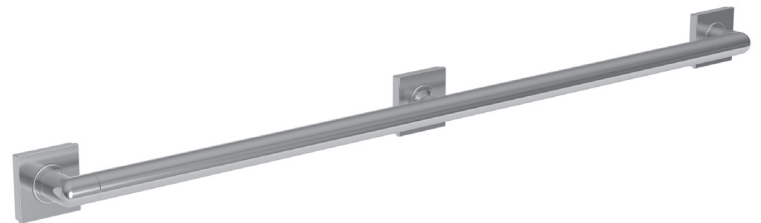

MALVINA

Grab Bar (Three Post) **3140-3942**

Features

- Solid brass construction
- Three-post design
- Complements Malvina product series
- ADA Compliant

Codes / Standards Compliance

Meets or exceeds the following at date of manufacture:

- ADA & ICC/ANSI A117.1
- All applicable US Federal and State material regulations

Colors / Finishes

- 10B: Oil Rubbed Bronze
- 15: Polished Nickel
- 15S: Satin Nickel - PVD
- 26: Polished Chrome
- Other: Refer to the Newport Brass catalog for additional color/finish options.

Specified Model

Model	Description	Colors | Finishes
3140-3942	42" Grab Bar	☐ 10B ☐ 15 ☐ 15S ☐ 26 ☐ Other

Product Specification Add "Color / Finish" suffix to Model number, below.

The Grab Bar shall be made of solid brass construction. Grab Bar shall complement Newport Brass Malvina product series. Grab Bar shall be Newport Brass Model 3140-3942/____.