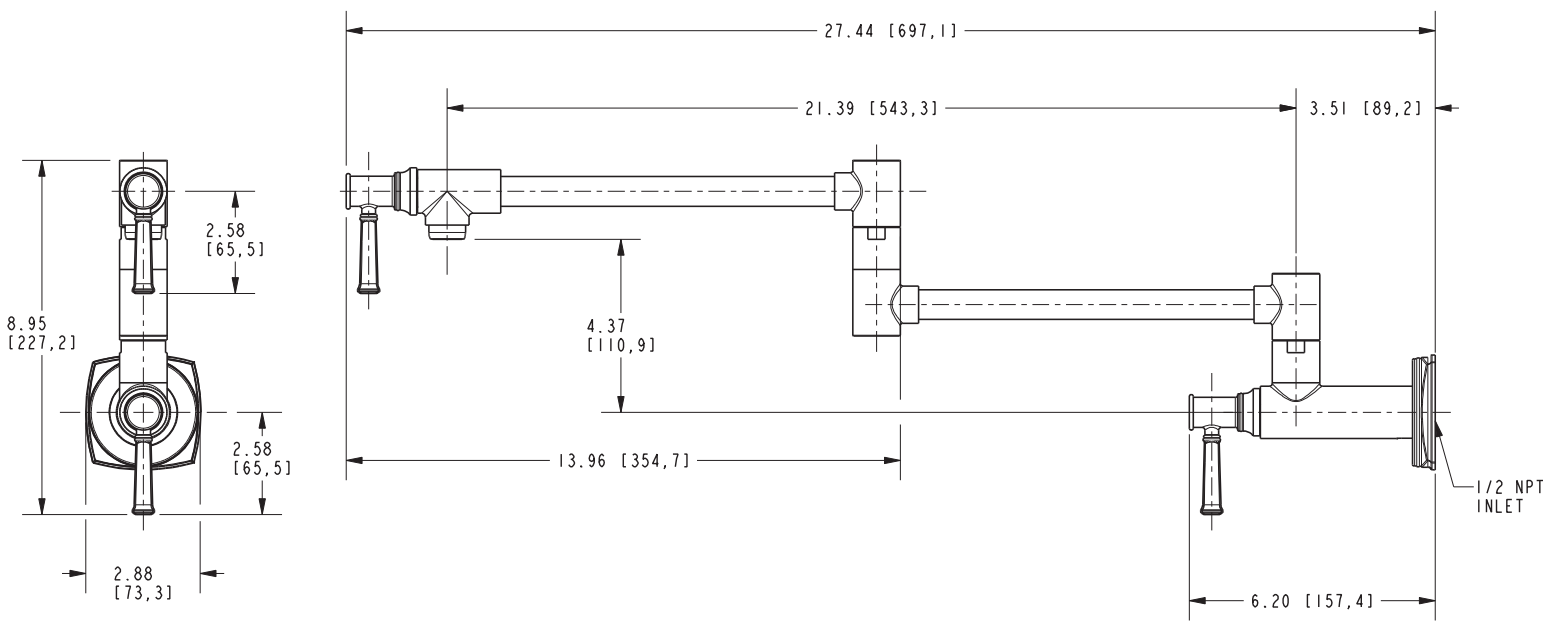

Pot-Filler Faucet
3160-5503

Features

- Solid brass construction
- Brass valve bodies
- Quarter-turn washerless ceramic disc valve cartridges
- Two-valve, inlet/outlet flow control design
- 4.37" (11.1 cm) spout height from wall inlet center
- 21.39" (54.3 cm) pivoting spout reach from inlet valve (c-c)
- 3.51" (8.9 cm) pivoting inlet valve offset (wall-center)
- For single hole, wall-mounted configurations
- ADA Compliant

Product Specification Add "Color / Finish" suffix to Model number, below.

The Pot-Filler Faucet shall be made of solid brass construction. Faucet shall incorporate a double-pivot spout with aerated flow and a feature brass valve bodies with quarter-turn washerless ceramic disc valve cartridges. Pot-filler Faucet shall be a two-valve, inlet/outlet flow control design accommodating single-hole, wall-mounted configurations. Product shall incorporate a 4.37" (11.1 cm) spout height from wall inlet center and a 21.39" (54.3 cm) pivoting spout reach from inlet valve (c-c). Pot-Filler Faucet pivot axis (inlet valve center) offset shall be 3.51" (8.9 cm) (wall-center). Pot-Filler Faucet shall be Newport Brass Model 3160-5503/____.

3160-5503

Product Dimensions are provided for reference only. For specific product installation guidelines, please reference the Installation Instructions of the product being installed.

Zemora Pot Filler Faucet 3160-5503