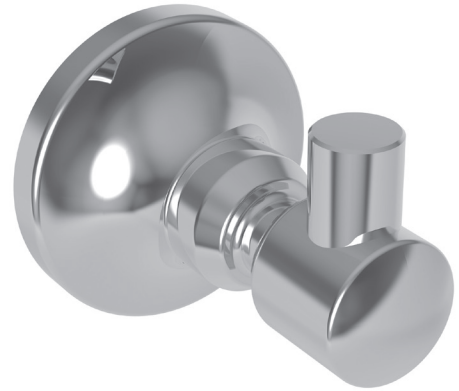

CLEMENS

Single Robe Hook **3250-1650**

Features

- Solid brass construction
- Complements Clemens product series

Codes / Standards Compliance

Meets or exceeds the following at date of manufacture:

- All applicable US Federal and State material regulations

Colors / Finishes

- 10B: Oil Rubbed Bronze
- 15: Polished Nickel
- 15S: Satin Nickel - PVD
- 26: Polished Chrome
- Other: Refer to the Newport Brass catalog for additional color/finish options.

Specified Model

Model	Description	Colors | Finishes
3250-1650	Single Robe Hook	☐ 10B ☐ 15 ☐ 15S ☐ 26 ☐ Other

Product Specification: Add "Color / Finish" suffix to Model number, below.

The Single Robe Hook shall be made of solid brass construction. Single Robe Hook shall complement Newport Brass Clemens product series. Single Robe Hook shall be Newport Brass Model 3250-1650/____ .