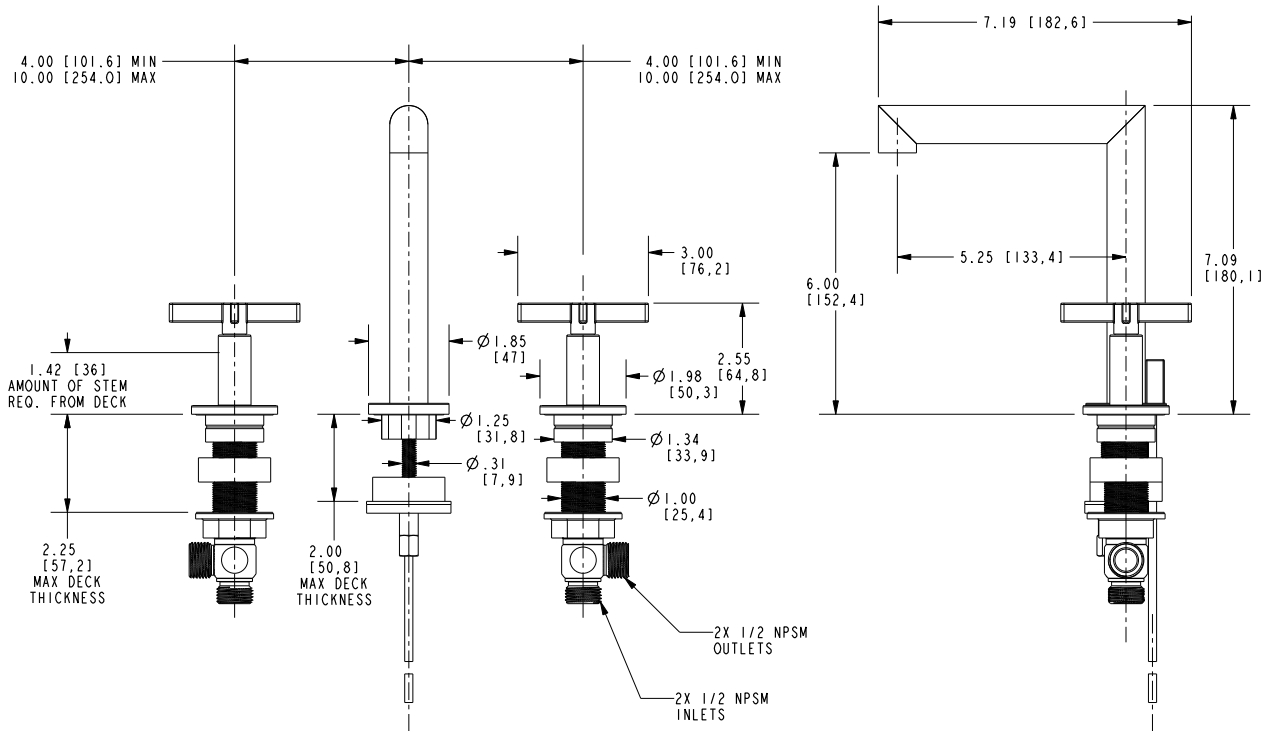

**Features**

- Solid brass construction
- Brass valve bodies
- Quarter-turn washerless ceramic disc valve cartridges
- Spout assembly with integral supply hoses
- Pop-up drain with tailpiece
- 6.00" (15.2 cm) spout height at outlet
- 5.25" (13.3 cm) spout reach (c-c)
- For 8" (20.3 cm) centers - Maximum 20" (50.8 cm)
- ADA Compliant
- 1.2 GPM (4.5 LPM) Max

The two-handle Widespread Lavatory Faucet shall be made of solid brass construction. Faucet shall incorporate a spout assembly with integral supply hoses and feature brass valve bodies with quarter-turn washerless ceramic disc valve cartridges. Faucet shall have a 1.2 gallon (4.5 liter) per minute maximum flow rate. Product shall be for 8" (20.3 cm) centers - Maximum 20" (50.8 cm). Product shall incorporate a 6.00" (15.2 cm) spout height at outlet and a 5.25" (13.3 cm) spout reach (c-c). Faucet shall include a pop-up drain with tailpiece and incorporate cross handles. Widespread Lavatory Faucet shall be Newport Brass Model 3390/\_\_\_\_\_.

## PRODUCT DIMENSIONS *(Units are in inches)*

Product Dimensions are provided for reference only. For specific product installation guidelines, please reference the Installation Instructions of the product being installed.