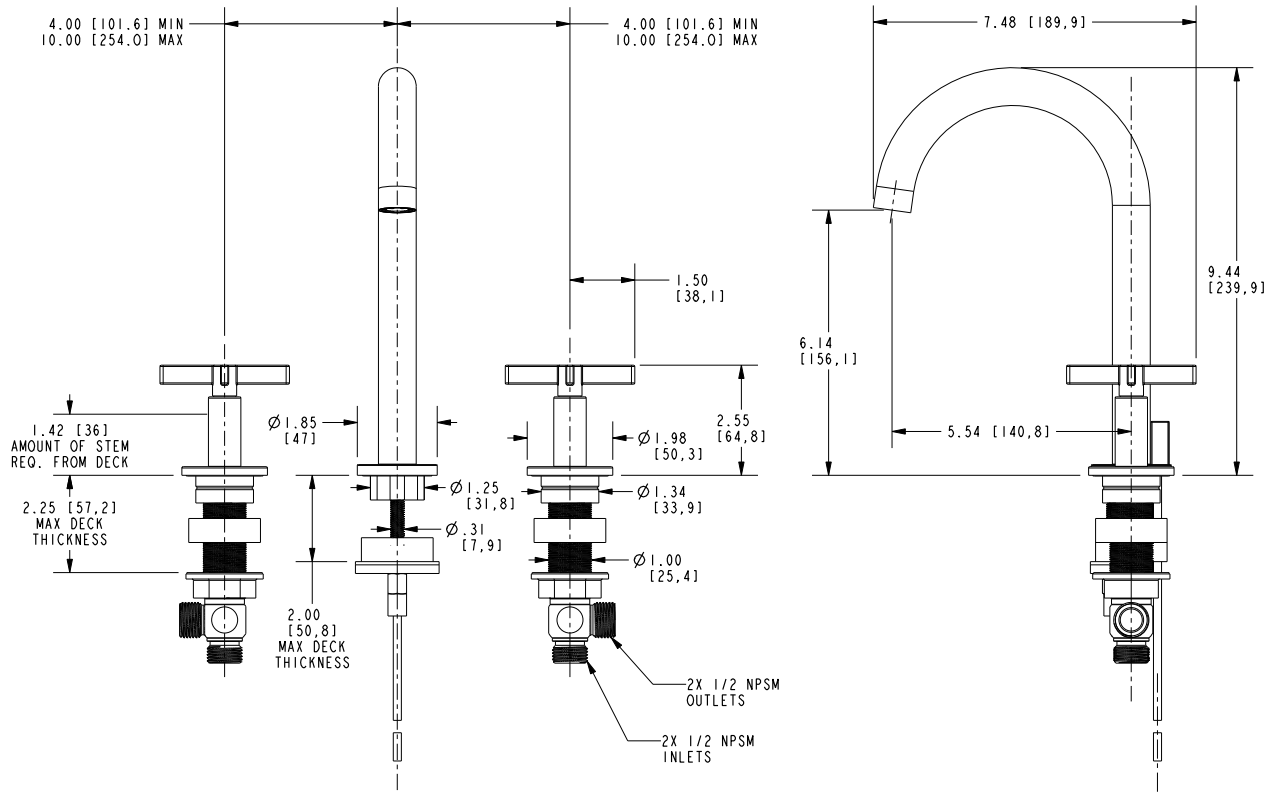

**Features**

- Solid brass construction
- Brass valve bodies
- Quarter-turn washerless ceramic disc valve cartridges
- Spout assembly with integral supply hoses
- Pop-up drain with tailpiece
- 6.14" (15.6 cm) spout height at outlet
- 5.54" (14.1 cm) spout reach (c-c)
- For 8" (20.3 cm) centers - Maximum 20" (50.8 cm)
- ADA Compliant
- 1.2 GPM (4.5 LPM) Max

The two-handle Widespread Lavatory Faucet shall be made of solid brass construction. Faucet shall incorporate a spout assembly with integral supply hoses and feature brass valve bodies with quarter-turn washerless ceramic disc valve cartridges. Faucet shall have a 1.2 gallon (4.5 liter) per minute maximum flow rate. Product shall be for 8" (20.3 cm) centers - Maximum 20" (50.8 cm). Product shall incorporate a 6.14" (15.6 cm) spout height at outlet and a 5.54" (14.1 cm) spout reach (c-c). Faucet shall include a pop-up drain with tailpiece and incorporate cross handles. Widespread Lavatory Faucet shall be Newport Brass Model 3410/\_\_\_\_\_.

## PRODUCT DIMENSIONS *(Units are in inches)*

Product Dimensions are provided for reference only. For specific product installation guidelines, please reference the Installation Instructions of the product being installed.