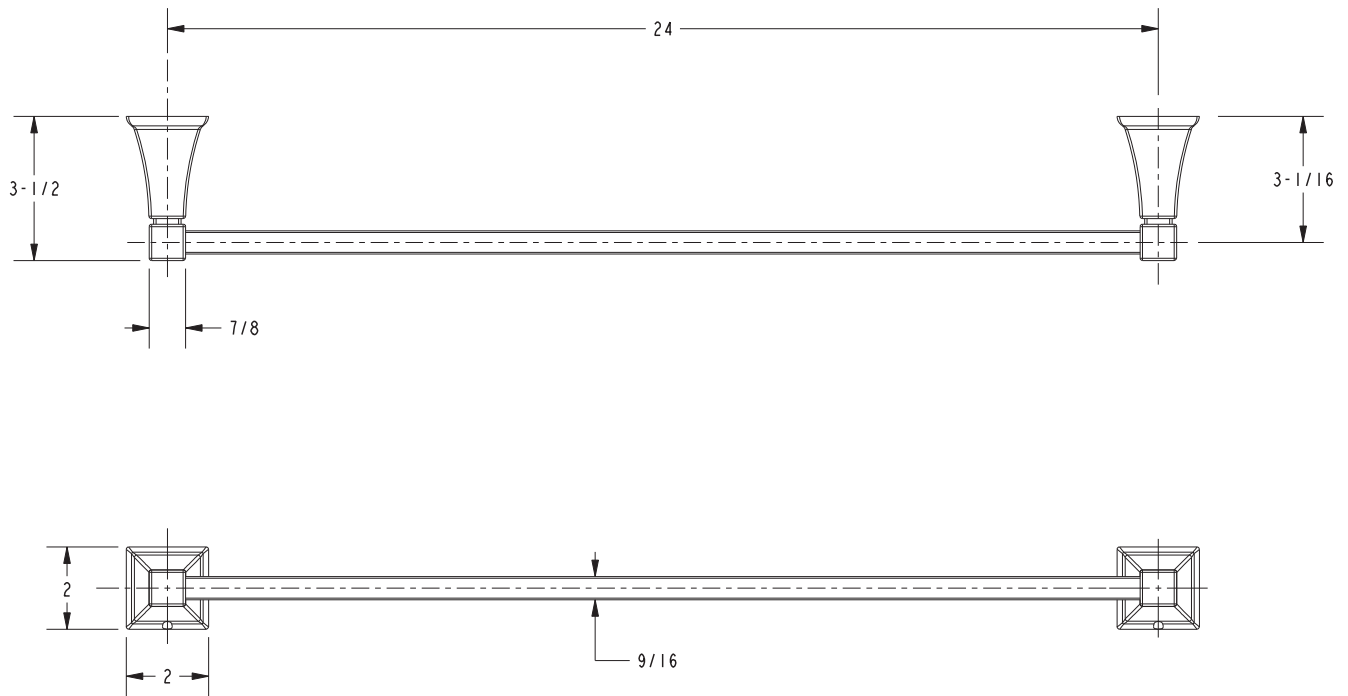

**Towel Bar**  
**81-02**

**Features**

- Solid metal construction
- Complement Newport 365 Rydder product series

**Codes / Standards Compliance**

Meets or exceeds the following at date of manufacture:

- All applicable US Federal and State material regulations

**Colors / Finishes**

- 09: Old World Bronze
- 15: Polished Nickel
- 15S: Satin Nickel - PVD
- 26: Polished Chrome

**Specified Model**

Model	Description	Colors   Finishes
81-02	24" Towel Bar	<input type="checkbox"/> 09 <input type="checkbox"/> 15 <input type="checkbox"/> 15S <input type="checkbox"/> 26

**Product Specification**   Add "Length Indicator and Color / Finish" suffix to Model number, below.

The Towel Bar shall be made of solid metal construction. Towel Bar shall complement Newport 365 Rydder product series. Towel Bar shall be Newport 365 Model 81-02/\_\_\_\_\_ .

## PRODUCT DIMENSIONS *(Units are in inches)*

Newport 365 Towel Bar  
**81-02**

**NEWPORT BRASS**  
Flawless Beauty. From Faucet to Finish.™