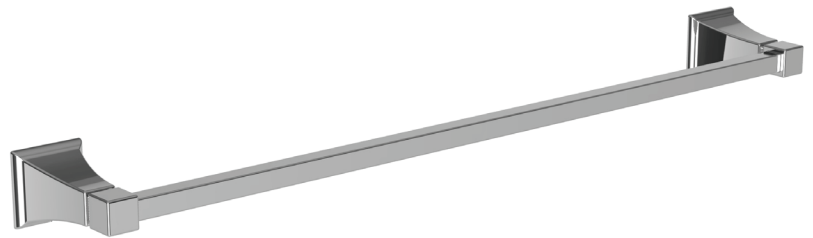

**Towel Bar**  
**81-02**

**Features**

- Solid metal construction
- Complement Newport 365 Rydder product series

**Codes / Standards Compliance**

Meets or exceeds the following at date of manufacture:

- All applicable US Federal and State material regulations

**Colors / Finishes**

- 09: Old World Bronze
- 15: Polished Nickel
- 15S: Satin Nickel - PVD
- 26: Polished Chrome

**Specified Model**

Model	Description	Colors   Finishes
81-02	24" Towel Bar	<input type="checkbox"/> 09 <input type="checkbox"/> 15 <input type="checkbox"/> 15S <input type="checkbox"/> 26

**Product Specification**   Add "Length Indicator and Color / Finish" suffix to Model number, below.

The Towel Bar shall be made of solid metal construction. Towel Bar shall complement Newport 365 Rydder product series. Towel Bar shall be Newport 365 Model 81-02/\_\_\_\_\_ .

## PRODUCT DIMENSIONS *(Units are in inches)*

Newport 365 Towel Bar  
**81-02**

**NEWPORT BRASS**  
Flawless Beauty. From Faucet to Finish.™