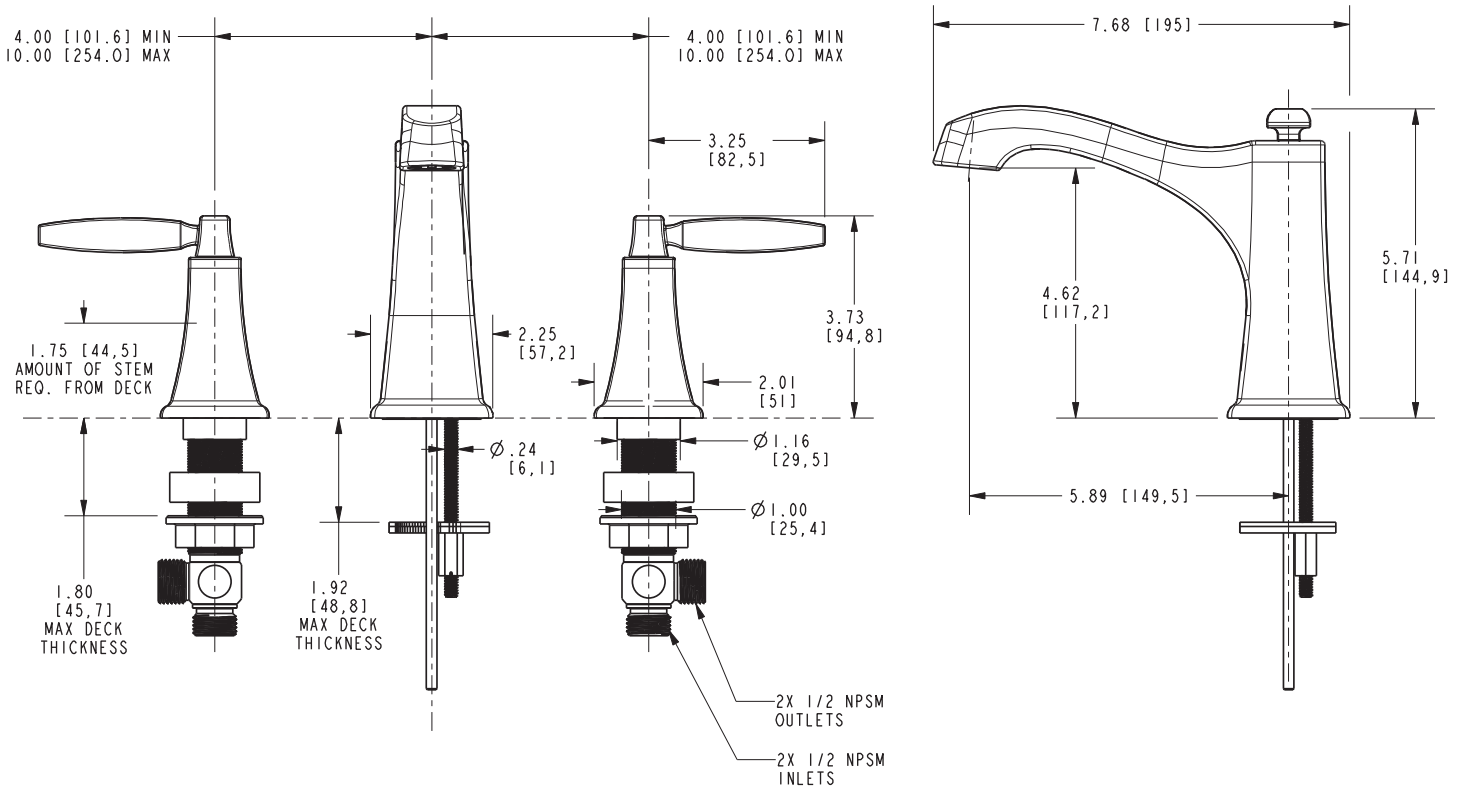

**Features**

- Solid metal construction
- Brass valve bodies
- Quarter-turn washerless ceramic disc valve cartridges
- Spout assembly with integral supply hoses
- Pop-up drain with tailpiece
- 4.62" (11.7 cm) spout height at outlet
- 5.89" (15.0 cm) spout reach (c-c)
- For 8" (20.3 cm) centers - Maximum 20" (50.8 cm)
- ADA Compliant
- 1.2 GPM (4.5 LPM) Max

Model	Description	Colors   Finishes
8100	Widespread Lavatory Faucet	<input type="checkbox"/> 10B <input type="checkbox"/> 15 <input type="checkbox"/> 15S <input type="checkbox"/> 26 <input type="checkbox"/> Other

**Product Specification** Add "Color / Finish" suffix to Model number, below.

The two-handle Widespread Lavatory Faucet shall be made of solid metal construction. Faucet shall incorporate a spout assembly with integral supply hoses and feature brass valve bodies with quarter-turn washerless ceramic disc valve cartridges. Faucet shall have a 1.2 gallon (4.5 liter) per minute maximum flow rate. Product shall be for 8" (20.3 cm) centers - Maximum 20" (50.8 cm). Product shall incorporate a 4.62" (11.7 cm) spout height at outlet and a 5.89" (15.0 cm) spout reach (c-c). Widespread Lavatory Faucet shall be Newport 365 Model 8100/\_\_\_\_.

## PRODUCT DIMENSIONS *(Units are in inches)*

Product Dimensions are provided for reference only. For specific product installation guidelines, please reference the Installation Instructions of the product being installed.