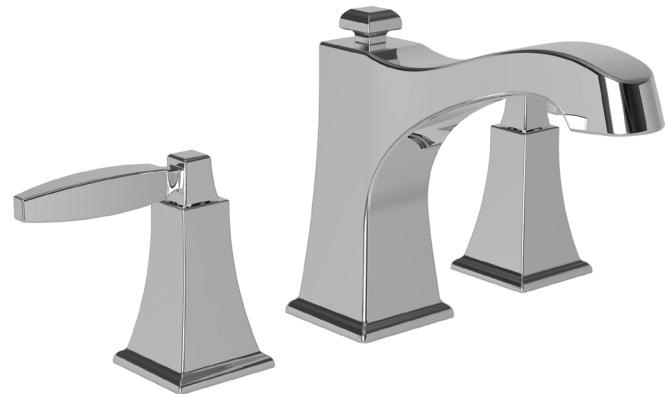

**Features**

- Solid metal construction
- Brass valve bodies
- Quarter-turn washerless ceramic disc valve cartridges
- Spout assembly with integral supply hoses
- Pop-up drain with tailpiece
- 4.62" (11.7 cm) spout height at outlet
- 5.89" (15.0 cm) spout reach (c-c)
- For 8" (20.3 cm) centers - Maximum 20" (50.8 cm)
- ADA Compliant
- 1.2 GPM (4.5 LPM) Max

**Colors / Finishes**

- 10B: Oil Rubbed Bronze
- 15: Polished Nickel
- 15S: Satin Nickel - PVD
- 26: Polished Chrome
- Other: Refer to the Newport Brass catalog for additional color/finish options.

**Specified Model**

**Product Specification** Add "Color / Finish" suffix to Model number, below.

The two-handle Widespread Lavatory Faucet shall be made of solid metal construction. Faucet shall incorporate a spout assembly with integral supply hoses and feature brass valve bodies with quarter-turn washerless ceramic disc valve cartridges. Faucet shall have a 1.2 gallon (4.5 liter) per minute maximum flow rate. Product shall be for 8" (20.3 cm) centers - Maximum 20" (50.8 cm). Product shall incorporate a 4.62" (11.7 cm) spout height at outlet and a 5.89" (15.0 cm) spout reach (c-c). Widespread Lavatory Faucet shall be Newport 365 Model 8100/\_\_\_\_.

### Newport 365 Rydder Widespread Lavatory Faucet 8100