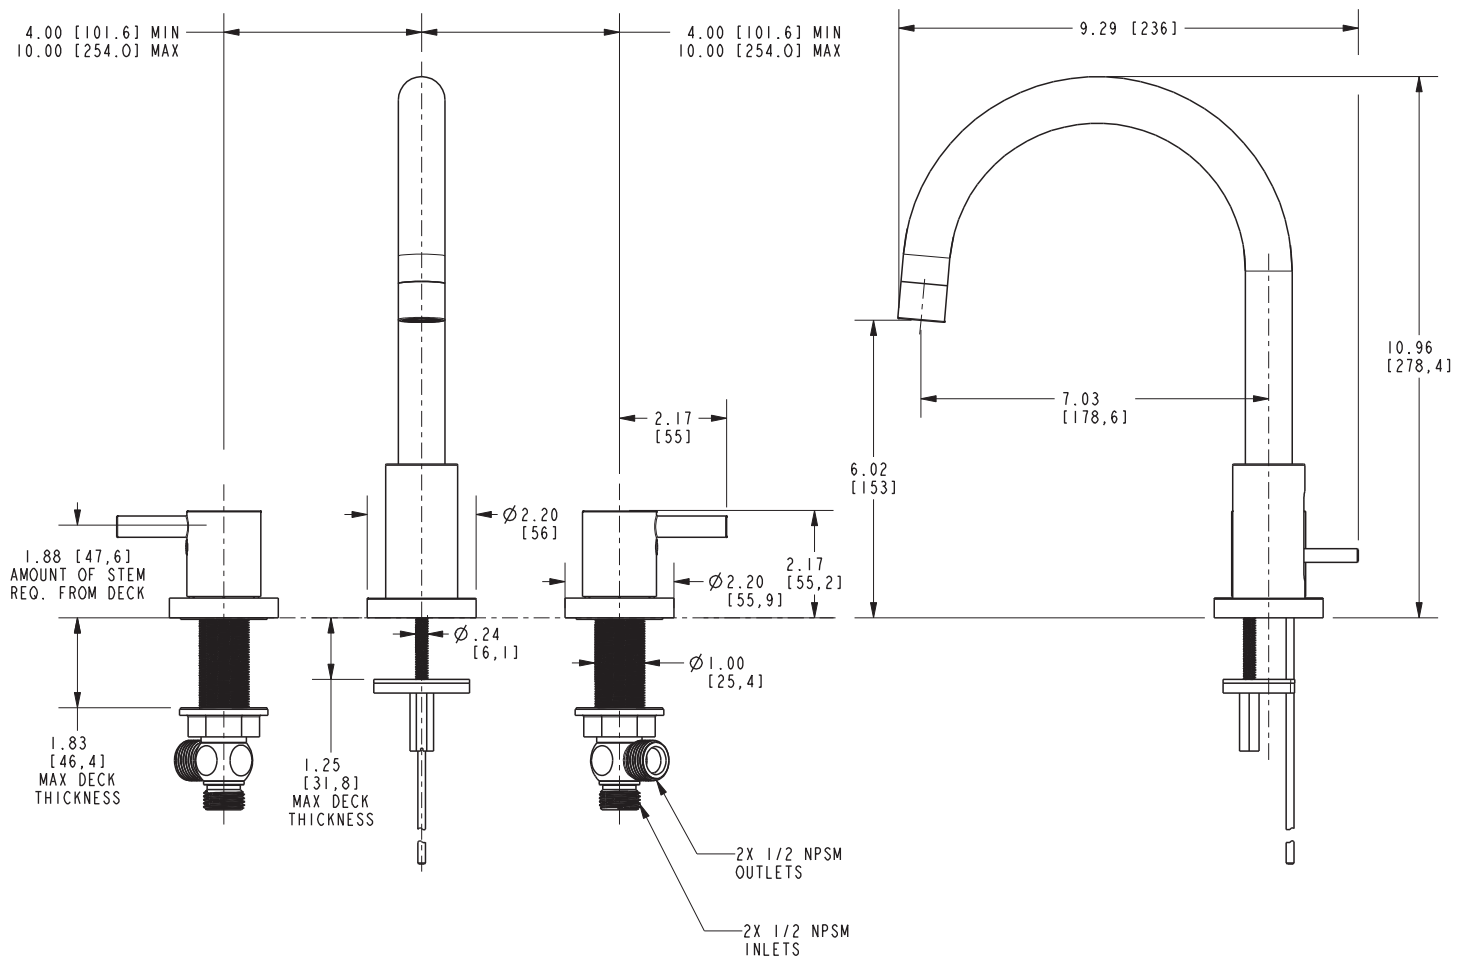

Features

- Solid metal construction
- Brass valve bodies
- Quarter-turn washerless ceramic disc valve cartridges
- Spout assembly with integral supply hoses
- Pop-up drain with tailpiece
- 6.02" (15.3 cm) spout height at outlet
- 7.03" (17.9 cm) spout reach (c-c)
- For 8" (20.3 cm) centers - Maximum 20" (50.8 cm)
- ADA Compliant
- 1.2 GPM (4.5 LPM) Max

Product Specification Add "Color / Finish" suffix to Model number, below.

The two-handle Widespread Lavatory Faucet shall be made of solid metal construction. Faucet shall incorporate a spout assembly with integral supply hoses and feature brass valve bodies with quarter-turn washerless ceramic disc valve cartridges. Faucet shall have a 1.2 gallon (4.5 liter) per minute maximum flow rate. Product shall be for 8" (20.3 cm) centers - Maximum 20" (50.8 cm). Product shall incorporate a 6.02" (15.3 cm) spout height at outlet and a 7.03" (17.9 cm) spout reach (c-c). Widespread Lavatory Faucet shall be Newport 365 Model 8200/_____.

8200

PRODUCT DIMENSIONS *(Units are in inches)*

Product Dimensions are provided for reference only. For specific product installation guidelines, please reference the Installation Instructions of the product being installed.