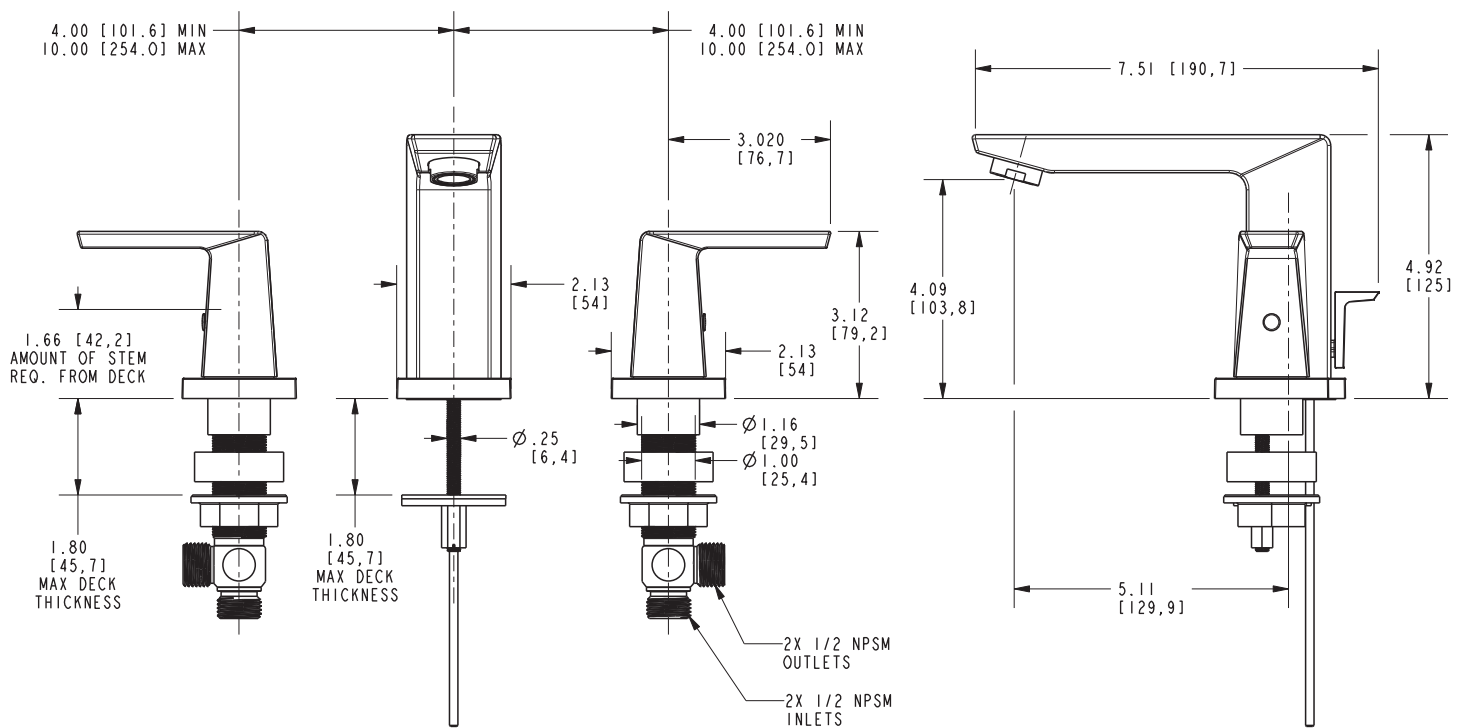

Features

- Solid metal construction
- Brass valve bodies
- Quarter-turn washerless ceramic disc valve cartridges
- Spout assembly with integral supply hoses
- Pop-up drain with tailpiece
- 4.09" (10.4 cm) spout height at outlet
- 5.11" (13.0 cm) spout reach (c-c)
- For 8" (20.3 cm) centers - Maximum 20" (50.8 cm)
- ADA Compliant
- 1.2 GPM (4.5 LPM) Max

Model	Description	Colors Finishes
8300	Widespread Lavatory Faucet	<input type="checkbox"/> 10B <input type="checkbox"/> 15 <input type="checkbox"/> 15S <input type="checkbox"/> 26 <input type="checkbox"/> Other

Product Specification Add "Color / Finish" suffix to Model number, below.

The two-handle Widespread Lavatory Faucet shall be made of solid metal construction. Faucet shall incorporate a spout assembly with integral supply hoses and feature brass valve bodies with quarter-turn washerless ceramic disc valve cartridges. Faucet shall have a 1.2 gallon (4.5 liter) per minute maximum flow rate. Product shall be for 8" (20.3 cm) centers - Maximum 20" (50.8 cm). Product shall incorporate a 4.09" (10.4 cm) spout height at outlet and a 5.11" (13.0 cm) spout reach (c-c). Widespread Lavatory Faucet shall be Newport 365 Model 8300/_____.

8300

PRODUCT DIMENSIONS *(Units are in inches)*

Product Dimensions are provided for reference only. For specific product installation guidelines, please reference the Installation Instructions of the product being installed.