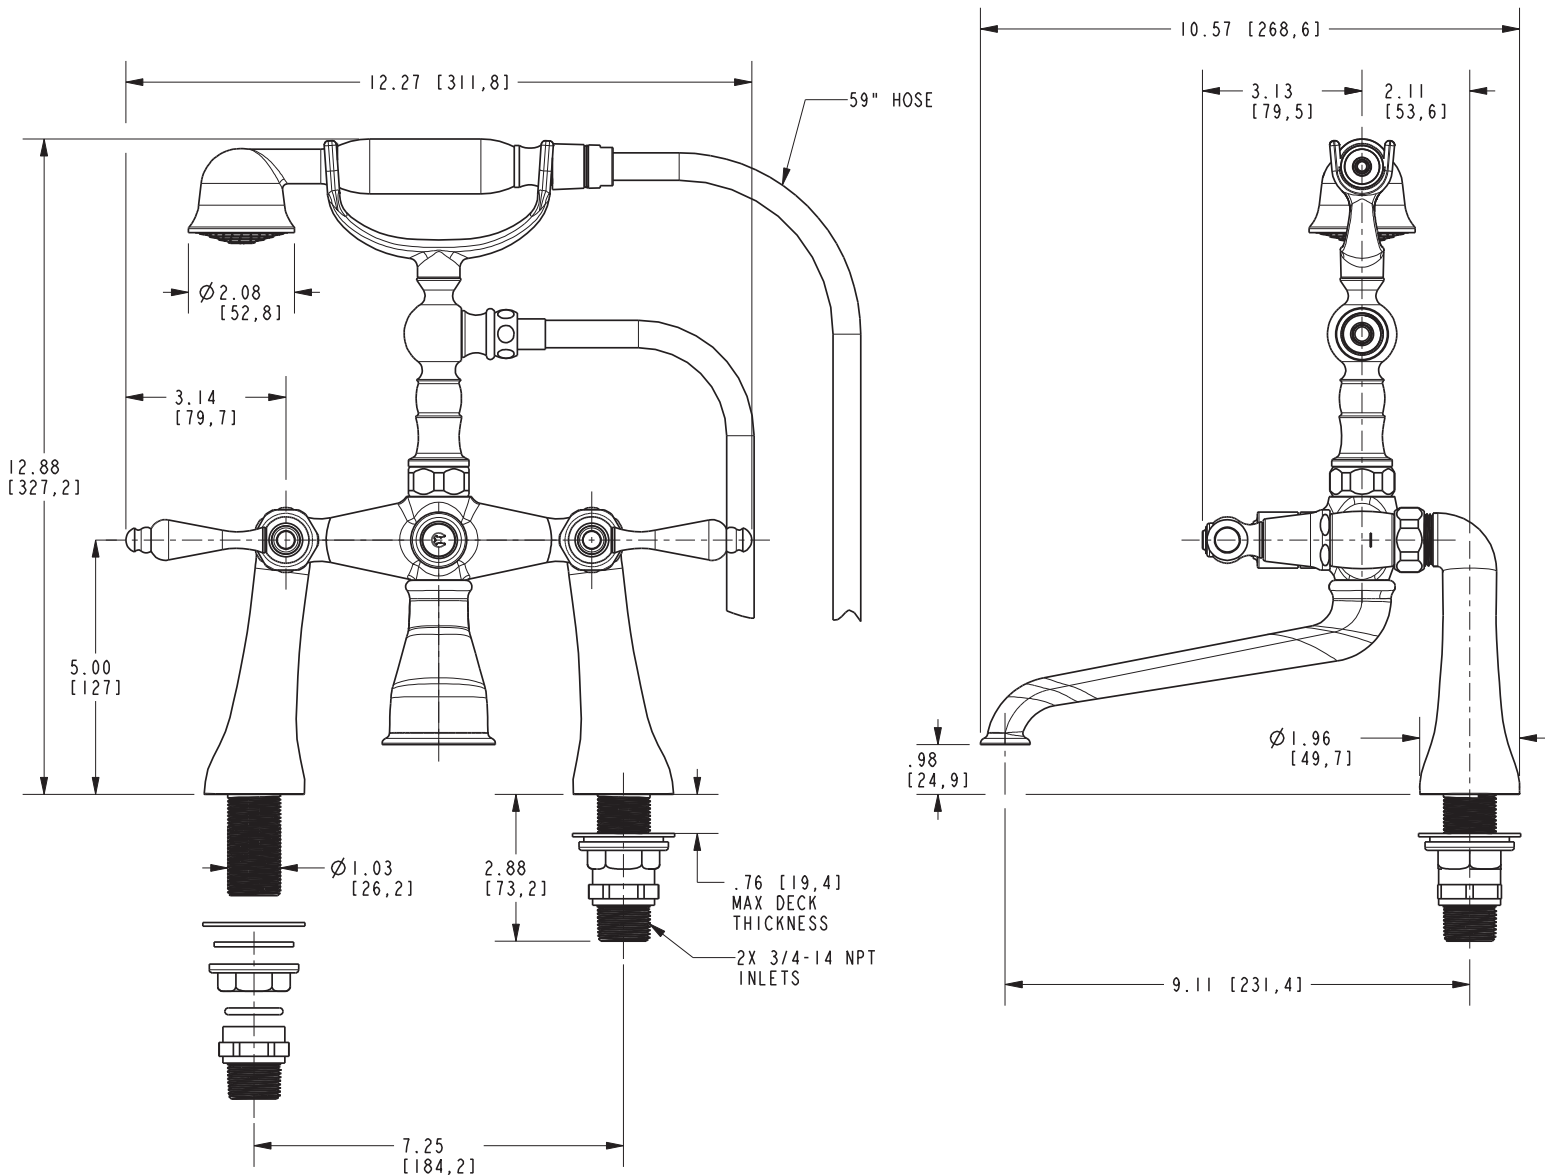

SEAPORT

Tub and Handshower Set 850-4273

Features

- Solid brass construction
- Quarter-turn washerless ceramic disc valve cartridges
- 3/4" NPT hot and cold inlet fittings
- 9.11" (23.1 cm) tub spout reach from inlet fittings (c-c)
- 2.08" (5.3 cm) handshower diameter
- For deck-mounted configurations
- ADA Compliant
- 1.8 GPM (6.8 LPM) Max, Handshower Only

Model	Description	Colors Finishes
850-4273	Exposed Tub and Handshower Set (Deck Mount)	<input type="checkbox"/> 10B <input type="checkbox"/> 15 <input type="checkbox"/> 15S <input type="checkbox"/> 26 <input type="checkbox"/> Other

Product Specification Add "Color / Finish" suffix to Model number, below.

The Exposed Tub and Handshower Set shall be made of solid brass construction and incorporate quarter-turn washerless ceramic disc valve cartridges. Exposed Tub and Handshower Set shall incorporate a push button diverter and ADA complaint lever handles. Product shall be designed for deck-mounted configurations. Product shall have a 9.11" (23.1 cm) tub spout reach (c-c) and 3/4" NPT deck-mounted hot/cold inlet fittings. Product shall feature a solid brass handshower having a diameter of 2.08" (5.3 cm) and a 1.8 gallons (6.7 liters) per minute maximum flow rate. Exposed Tub and Handshower Set shall be Newport Brass Model 850-4273/_____.

850-4273

PRODUCT DIMENSIONS *(Units are in inches)*

Product Dimensions are provided for reference only. For specific product installation guidelines, please reference the Installation Instructions of the product being installed.