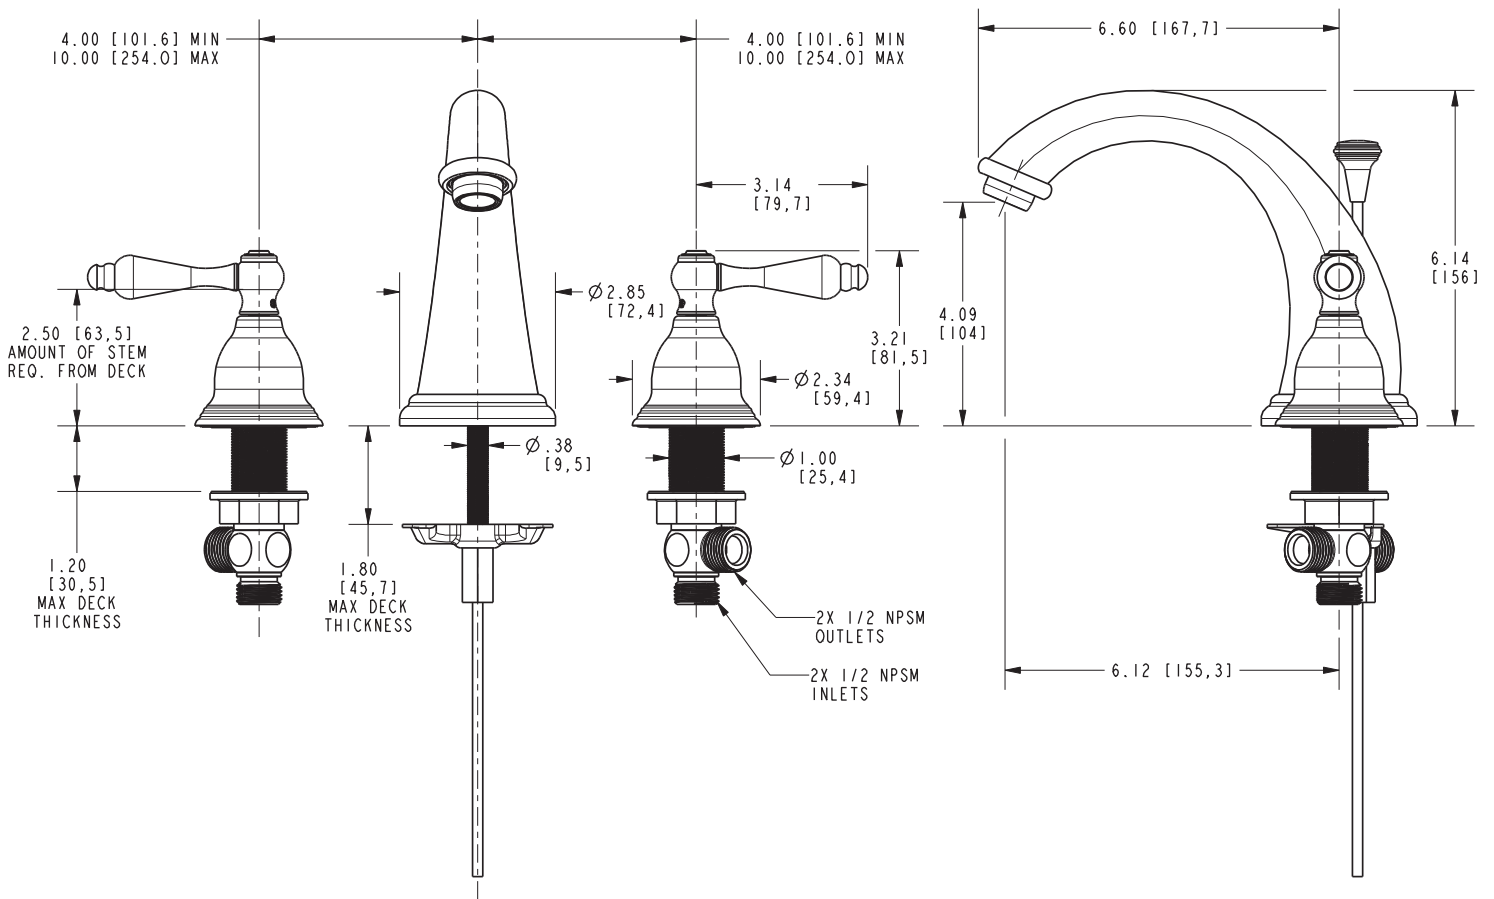

850C

PRODUCT DIMENSIONS *(Units are in inches)*

Product Dimensions are provided for reference only. For specific product installation guidelines, please reference the Installation Instructions of the product being installed.

Seaport Widespread Lavatory Faucet 850C