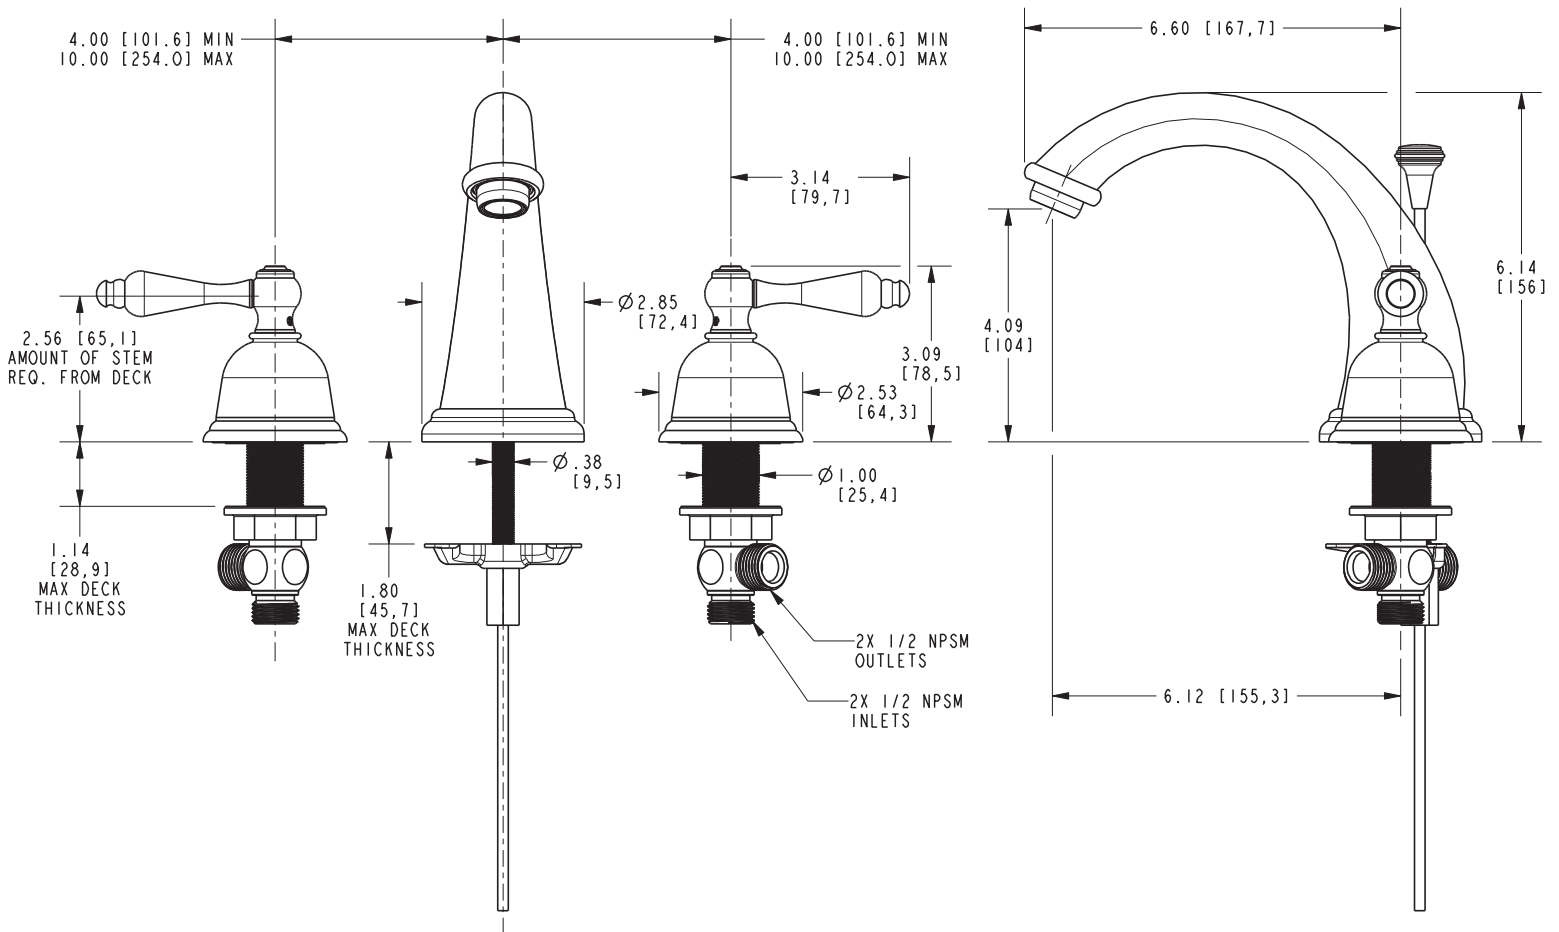

Features

- Solid brass construction
- Brass valve bodies
- Quarter-turn washerless ceramic disc valve cartridges
- Spout assembly with integral supply hoses
- Pop-up drain with tailpiece
- 4.09" (10.4 cm) spout height at outlet
- 6.12" (15.5 cm) spout reach (c-c)
- For 8" (20.3 cm) centers - Maximum 20" (50.8 cm)
- ADA Compliant
- 1.2 GPM (4.5 LPM) Max

Specified Model

Model	Description	Colors Finishes
880C	Widespread Lavatory Faucet	<input type="checkbox"/> 10B <input type="checkbox"/> 15 <input type="checkbox"/> 15S <input type="checkbox"/> 26 <input type="checkbox"/> Other

Product Specification Add "Color / Finish" suffix to Model number, below.

The two-handle Widespread Lavatory Faucet shall be made of solid brass construction. Faucet shall incorporate a spout assembly with integral supply hoses and feature brass valve bodies with quarter-turn washerless ceramic disc valve cartridges. Faucet shall have a 1.2 gallon (4.5 liter) per minute maximum flow rate. Product shall be for 8" (20.3 cm) centers - Maximum 20" (50.8 cm). Product shall incorporate a 4.09" (10.4 cm) spout height at outlet and a 6.12" (15.5 cm) spout reach (c-c). Faucet shall include a pop-up drain with tailpiece and incorporate ADA compliant traditional lever handles. Widespread Lavatory Faucet shall be Newport Brass Model 880C/____.

880C

PRODUCT DIMENSIONS *(Units are in inches)*

Product Dimensions are provided for reference only. For specific product installation guidelines, please reference the Installation Instructions of the product being installed.