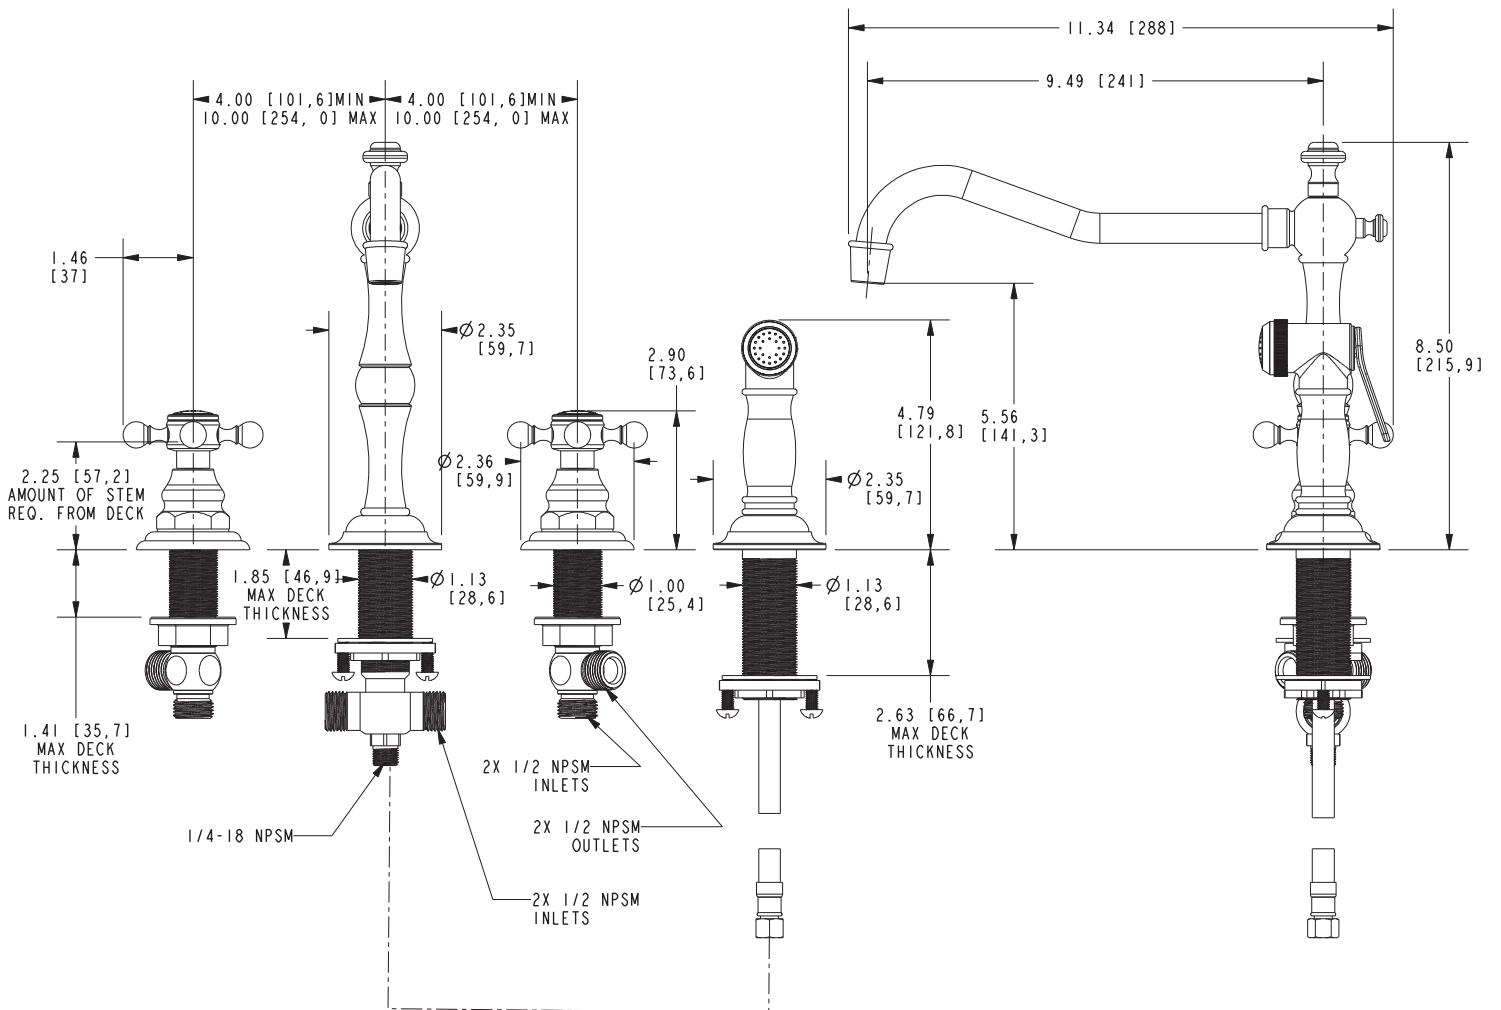

CHESTERFIELD

Features

- Solid brass construction
- Brass valve bodies
- Quarter-turn washerless ceramic disc valve cartridges
- Swivel spout assembly with integral diverter fitting
- Solid brass pull-out sidespray
- 5.56" (14.1 cm) spout height at outlet
- 9.49" (24.1 cm) spout reach (c-c)
- For 8" (20.3 cm) centers - Maximum 20" (50.8 cm)
- ADA Complaint (Handles Only)
- 1.8 GPM (6.8 LPM) Max

Product Specification Add "Color / Finish" suffix to Model number, below.

The Two-Handle Kitchen Faucet with Sidespray shall be made of solid brass construction. Faucet shall incorporate a swivel spout assembly with integral sidespray diverter fitting and feature brass valve bodies with quarter-turn washerless ceramic disc valve cartridges. Faucet shall have a 1.8 gallons (6.8 liters) per minute maximum flow rate. Product shall be for 8" (20.3 cm) centers - Maximum 20" (50.8 cm). Product shall incorporate a 5.56" (14.1 cm) spout height at outlet and a 9.49" (24.1 cm) spout reach (c-c). Faucet shall incorporate cross handles. Two-Handle Kitchen Faucet with Sidespray shall be Newport Brass Model 943/_____.

943

PRODUCT DIMENSIONS *(Units are in inches)*

Product Dimensions are provided for reference only. For specific product installation guidelines, please reference the Installation Instructions of the product being installed.