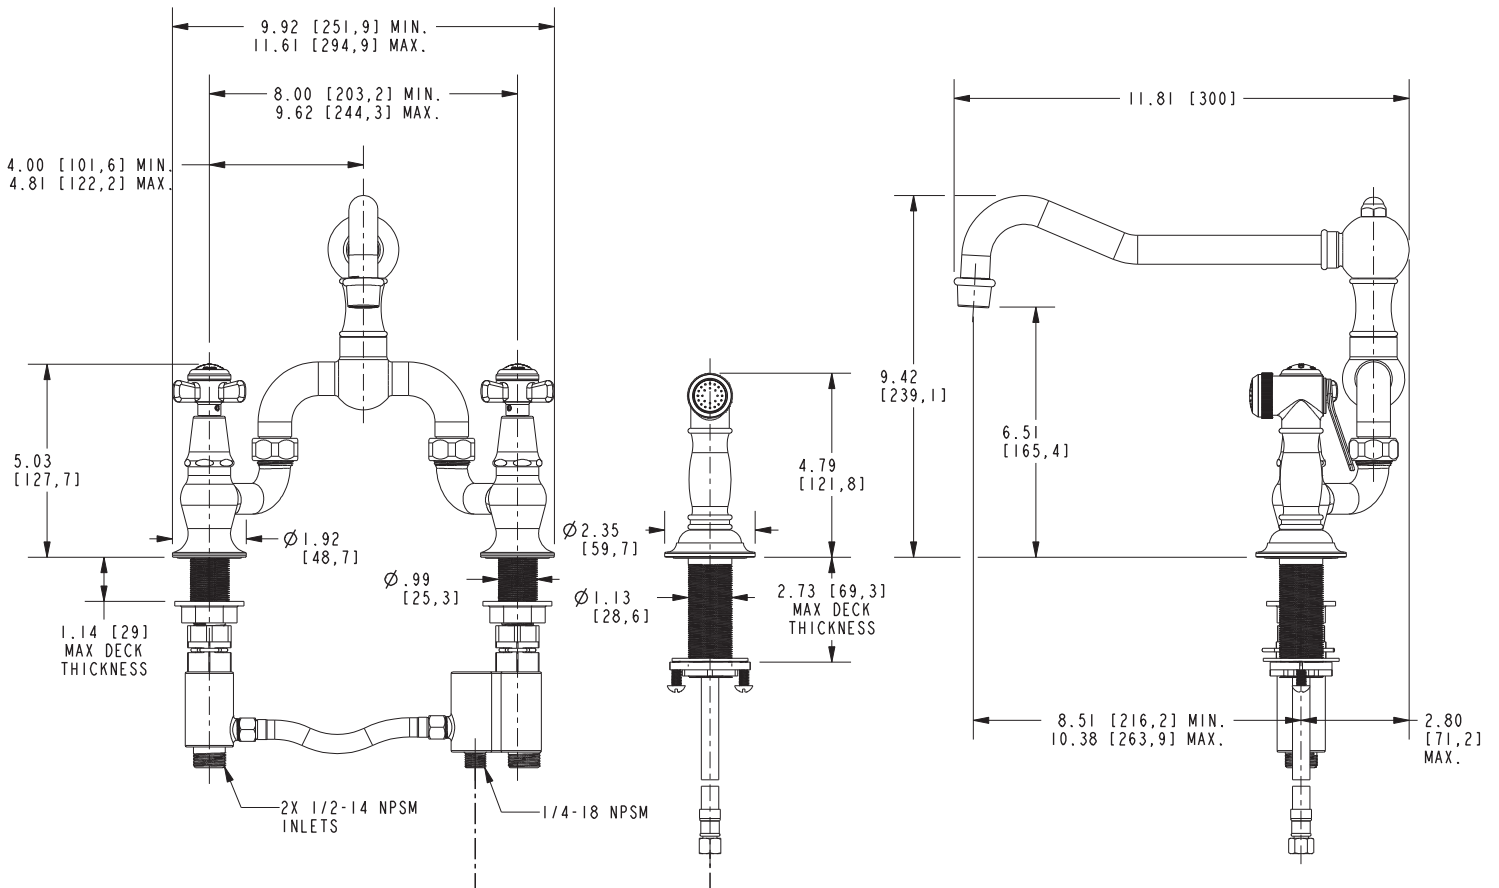

Features

- Solid brass construction
- Bridge-style brass valve bodies
- Quarter-turn washerless ceramic disc valve cartridges
- Swivel spout assembly
- Solid brass pull-out sidespray assembly
- 6.52" (16.6 cm) spout height at outlet
- 8.51" (21.6 cm) min. to 10.38" (26.4 cm) max. spout reach (c-c)
- For 8.00" (20.3 cm) centers - Maximum 9.62" (24.4 cm)
- ADA Complaint (Handles Only)
- 1.8 GPM (6.8 LPM) Max

Bridge Style Kitchen Faucet with Sidespray

9451-1

Codes / Standards Compliance

Meets or exceeds the following at date of manufacture:

- ASME A112.18.1/CSA B125.1
- IAMPO/cUPC
- NSF/ANSI 61, SECTION 9
- NSF/ANSI 372
- IPC
- ADA & ICC/ANSI A117.1 (Handle Only)
- Energy Policy Act of 1992
- California Energy Commission
- ASME A112.18.3 (Back Flow)
- All applicable US Federal and State material regulations

Product Specification Add "Color / Finish" suffix to Model number, below.

The Bridge Style Kitchen Faucet with Sidespray shall be made of solid brass construction. Faucet shall incorporate a swivel spout assembly with integral side-spray diverter assembly and feature bridge-style brass valve bodies with quarter-turn washerless ceramic disc valve cartridges. Faucet shall have a 1.8 gallons (6.8 liters) per minute maximum flow rate. Product shall be for 8.00" (20.3 cm) centers - Maximum 9.62" (24.4 cm). Product shall incorporate a 6.52" (16.5 cm) spout height at outlet and an 8.51" (21.6 cm) min. to 10.38" (26.4 cm) max. spout reach (c-c). Faucet shall incorporate traditional cross handles. Bridge-Style Kitchen Faucet with Sidespray shall be Newport Brass Model 9451-1/_____.

9451-1

PRODUCT DIMENSIONS *(Units are in inches)*

Fairfield Bridge Style Kitchen Faucet 9451-1