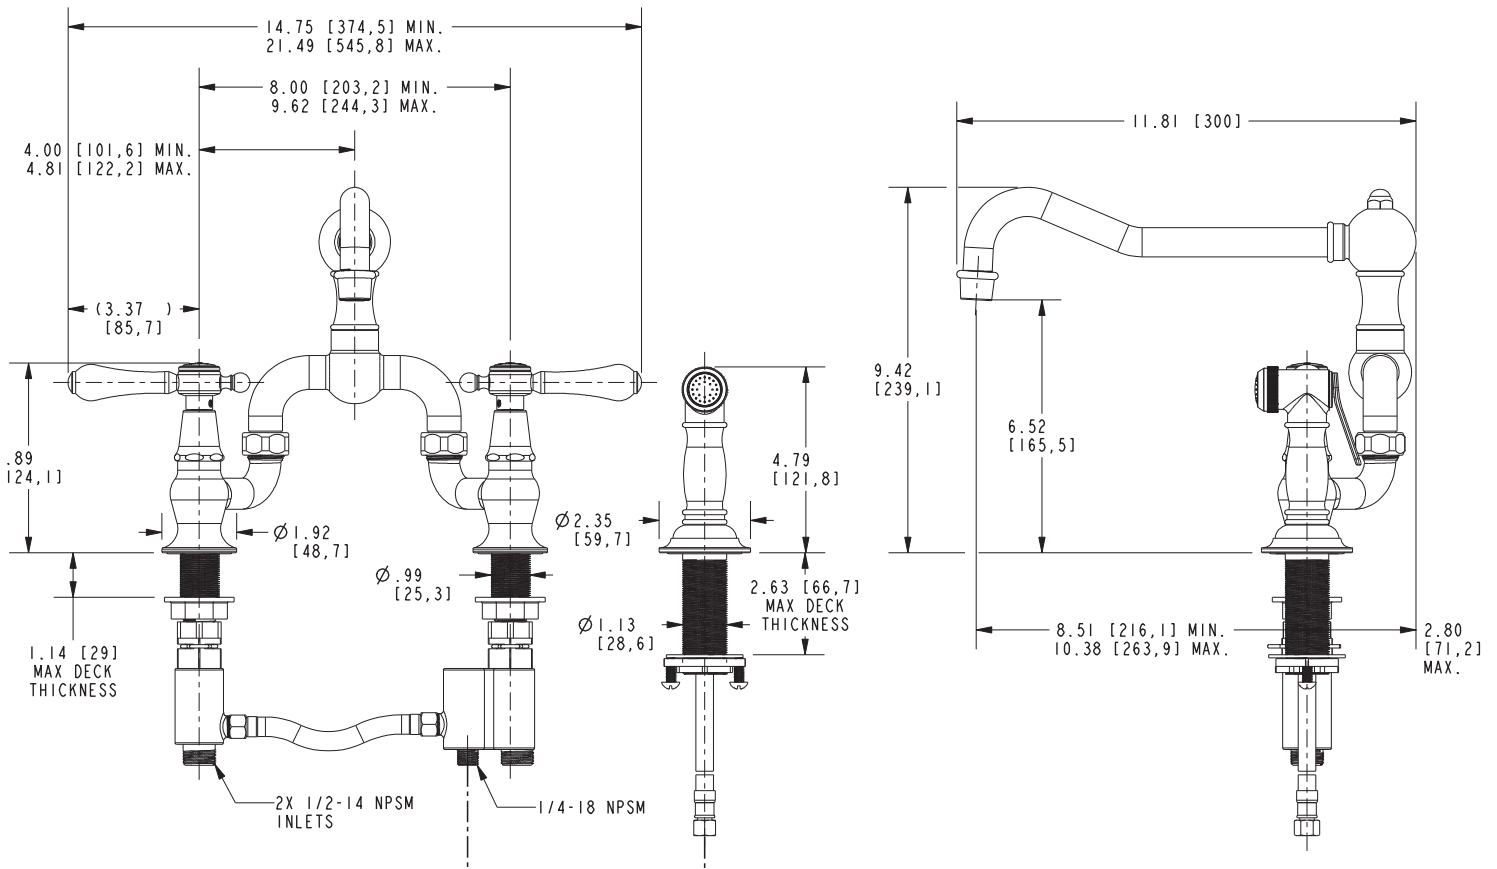

CHESTERFIELD

Features

- Solid brass construction
- Bridge-style brass valve bodies
- Quarter-turn washerless ceramic disc valve cartridges
- Swivel spout assembly
- Solid brass pull-out sidespray assembly
- 6.52" (16.6 cm) spout height at outlet
- 8.51" (21.6 cm) min. to 10.38" (26.4 cm) max. spout reach (c-c)
- For 8.00" (20.3 cm) centers - Maximum 9.62" (24.4 cm)
- ADA Complaint (Handles Only)
- 1.8 GPM (6.8 LPM) Max

Product Specification Add "Color / Finish" suffix to Model number, below.

The Bridge Style Kitchen Faucet with Sidespray shall be made of solid brass construction. Faucet shall incorporate a swivel spout assembly with integral side-spray diverter assembly and feature bridge-style brass valve bodies with quarter-turn washerless ceramic disc valve cartridges. Faucet shall have a 1.8 gallons (6.8 liters) per minute maximum flow rate. Product shall be for 8.00" (20.3 cm) centers - Maximum 9.62" (24.4 cm). Product shall incorporate a 6.52" (16.5 cm) spout height at outlet and an 8.51" (21.6 cm) min. to 10.38" (26.4 cm) max. spout reach (c-c). Faucet shall incorporate traditional lever handles. Bridge-Style Kitchen Faucet with Sidespray shall be Newport Brass Model 9453-1/____.

9453-1

PRODUCT DIMENSIONS (Units are in inches)

Product Dimensions are provided for reference only. For specific product installation guidelines, please reference the Installation Instructions of the product being installed.