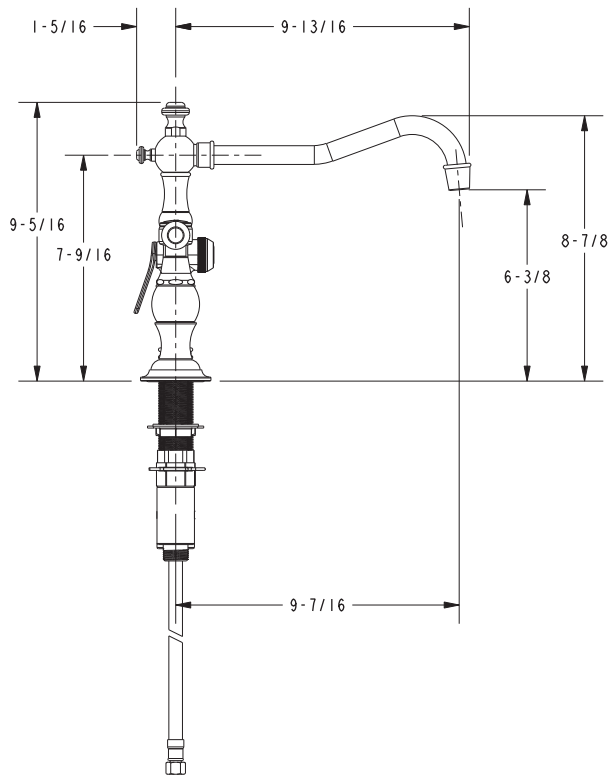

CHESTERFIELD

Features

- Solid brass construction
- Bridge-style brass valve bodies
- Quarter-turn washerless ceramic disc valve cartridges
- ADA compliant traditional lever handles
- Swivel spout assembly with integral diverter assembly
- Solid brass pull-out sidespray assembly
- 6-3/8" (16.2 cm) spout height at outlet
- 9-7/16" (24.0 cm) spout reach (c-c)
- For 8" (20.3 cm) centers
- 1.8 gallons (6.8 liters) per minute maximum flow rate

Product Specification: Add "Color / Finish" suffix to Model number, below.

The Bridge Style Kitchen Faucet with Sidespray shall be made of solid brass construction. Faucet shall incorporate a swivel spout assembly with integral side-spray diverter assembly and feature bridge-style brass valve bodies with quarter-turn washerless ceramic disc valve cartridges. Faucet shall have a 1.8 gallons (6.8 liters) per minute maximum flow rate. Product shall be for 8" (20.3 cm) centers. Product shall incorporate a 6-3/8" (16.2 cm) spout height at outlet and a 9-7/16" (24.0 cm) spout reach (c-c). Faucet shall incorporate ADA compliant traditional lever handles. Bridge-Style Kitchen Faucet with Sidespray shall be Newport Brass Model 9462/____.

9462

PRODUCT DIMENSIONS *(Units are in inches)*

Chesterfield Bridge Style Kitchen Faucet with Sidespray 9462