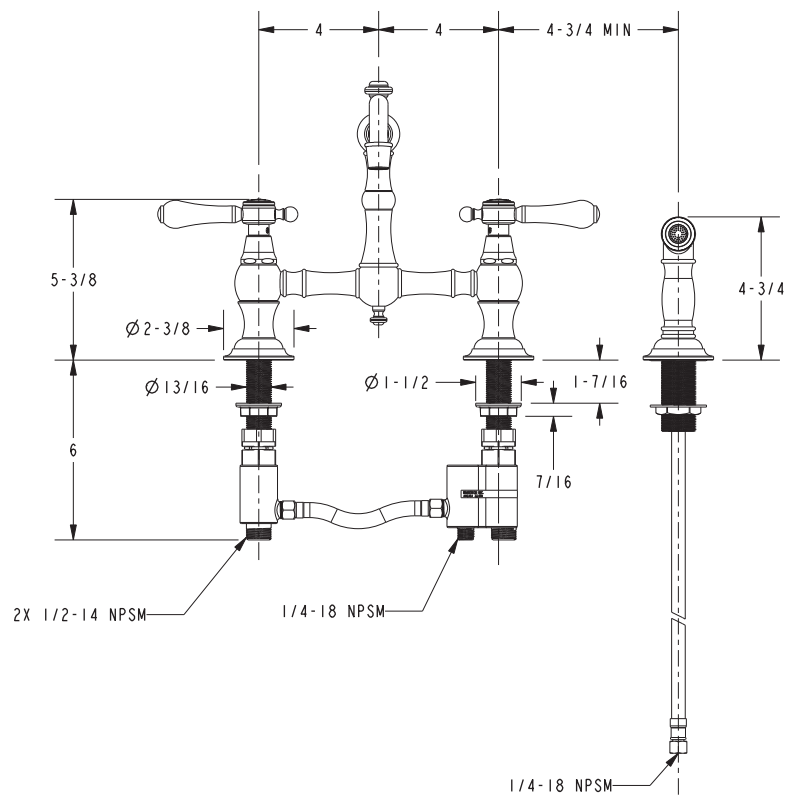

CHESTERFIELD

Features

- Solid brass construction
- Bridge-style brass valve bodies
- Quarter-turn washerless ceramic disc valve cartridges
- ADA compliant traditional lever handles
- Swivel spout assembly with integral diverter assembly
- Solid brass pull-out sidespray assembly
- 6-3/8" (16.2 cm) spout height at outlet
- 9-7/16" (24.0 cm) spout reach (c-c)
- For 8" (20.3 cm) centers
- 1.8 gallons (6.8 liters) per minute maximum flow rate

Product Specification: Add "Color / Finish" suffix to Model number, below.

The Bridge Style Kitchen Faucet with Sidespray shall be made of solid brass construction. Faucet shall incorporate a swivel spout assembly with integral side-spray diverter assembly and feature bridge-style brass valve bodies with quarter-turn washerless ceramic disc valve cartridges. Faucet shall have a 1.8 gallons (6.8 liters) per minute maximum flow rate. Product shall be for 8" (20.3 cm) centers. Product shall incorporate a 6-3/8" (16.2 cm) spout height at outlet and a 9-7/16" (24.0 cm) spout reach (c-c). Faucet shall incorporate ADA compliant traditional lever handles. Bridge-Style Kitchen Faucet with Sidespray shall be Newport Brass Model 9462/____.

9462

PRODUCT DIMENSIONS *(Units are in inches)*

Chesterfield Bridge Style Kitchen Faucet with Sidespray 9462