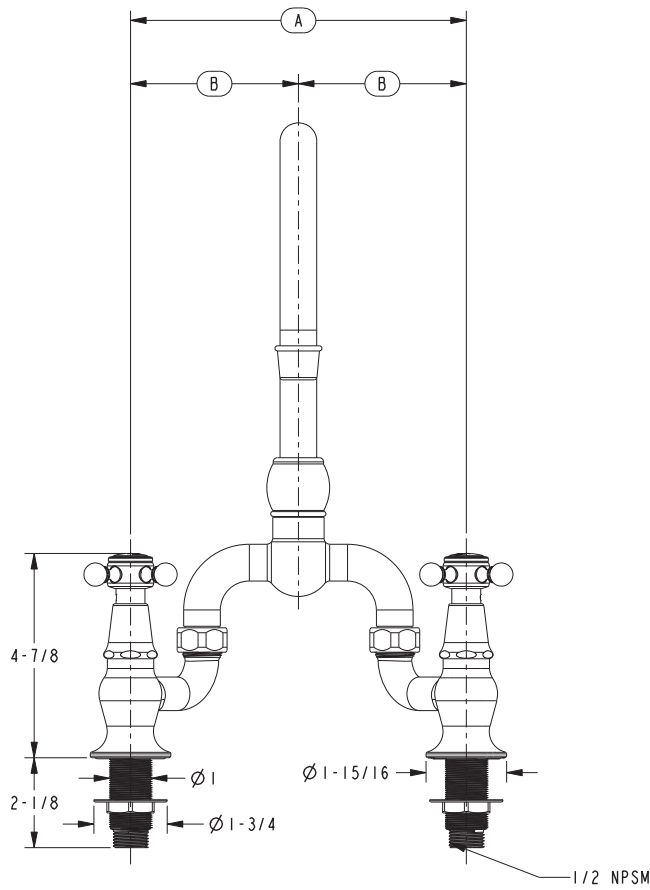

## Features

- Solid brass construction
- Bridge-style brass valve bodies
- Quarter-turn washerless ceramic disc valve cartridges
- ADA compliant traditional cross handles
- Swivel spout assembly
- 9" (22.8 cm) spout height at outlet
- 7-1/8" (18.1 cm) min. to 9" (22.8 cm) max. spout reach (c-c)
- For 8" (20.3 cm) centers
- 1.8 gallons (6.8 liters) per minute maximum flow rate

## Product Specification: Add "Color / Finish" suffix to Model number, below.

The Bridge Style Kitchen Faucet shall be made of solid brass construction. Faucet shall incorporate a swivel spout assembly and feature bridge-style brass valve bodies with quarter-turn washerless ceramic disc valve cartridges. Faucet shall have a 1.8 gallons (6.8 liters) per minute maximum flow rate. Product shall be for 8" (20.3 cm) centers. Product shall incorporate a 9" (22.8 cm) spout height at outlet and an 7-1/8" (18.1 cm) min. to 9" (22.8 cm) max. spout reach (c-c). Faucet shall incorporate ADA compliant traditional cross handles. Bridge-Style Kitchen Faucet shall be Newport Brass Model 9464/\_\_\_\_\_.

## PRODUCT DIMENSIONS *(Units are in inches)*

VARIABLE FAUCET SETUP			
A	B	C	D
8	4	$7 - 1/8$	$2 - 11/16$
$9 - 11/16$	$4 - 13/16$	9	$13/16$