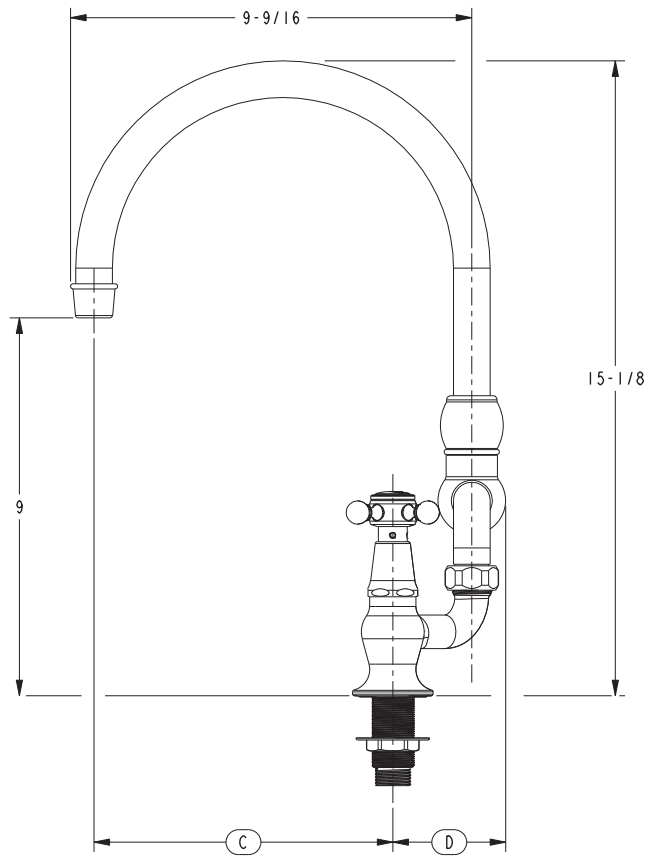

## Features

- Solid brass construction
- Bridge-style brass valve bodies
- Quarter-turn washerless ceramic disc valve cartridges
- ADA compliant traditional cross handles
- Swivel spout assembly
- 9" (22.8 cm) spout height at outlet
- 7-1/8" (18.1 cm) min. to 9" (22.8 cm) max. spout reach (c-c)
- For 8" (20.3 cm) centers
- 1.8 gallons (6.8 liters) per minute maximum flow rate

## Product Specification: Add "Color / Finish" suffix to Model number, below.

The Bridge Style Kitchen Faucet shall be made of solid brass construction. Faucet shall incorporate a swivel spout assembly and feature bridge-style brass valve bodies with quarter-turn washerless ceramic disc valve cartridges. Faucet shall have a 1.8 gallons (6.8 liters) per minute maximum flow rate. Product shall be for 8" (20.3 cm) centers. Product shall incorporate a 9" (22.8 cm) spout height at outlet and an 7-1/8" (18.1 cm) min. to 9" (22.8 cm) max. spout reach (c-c). Faucet shall incorporate ADA compliant traditional cross handles. Bridge-Style Kitchen Faucet shall be Newport Brass Model 9464/\_\_\_\_\_.

## PRODUCT DIMENSIONS *(Units are in inches)*

VARIABLE FAUCET SETUP			
A	B	C	D
8	4	$7 - 1/8$	$2 - 11/16$
$9 - 11/16$	$4 - 13/16$	9	$13/16$