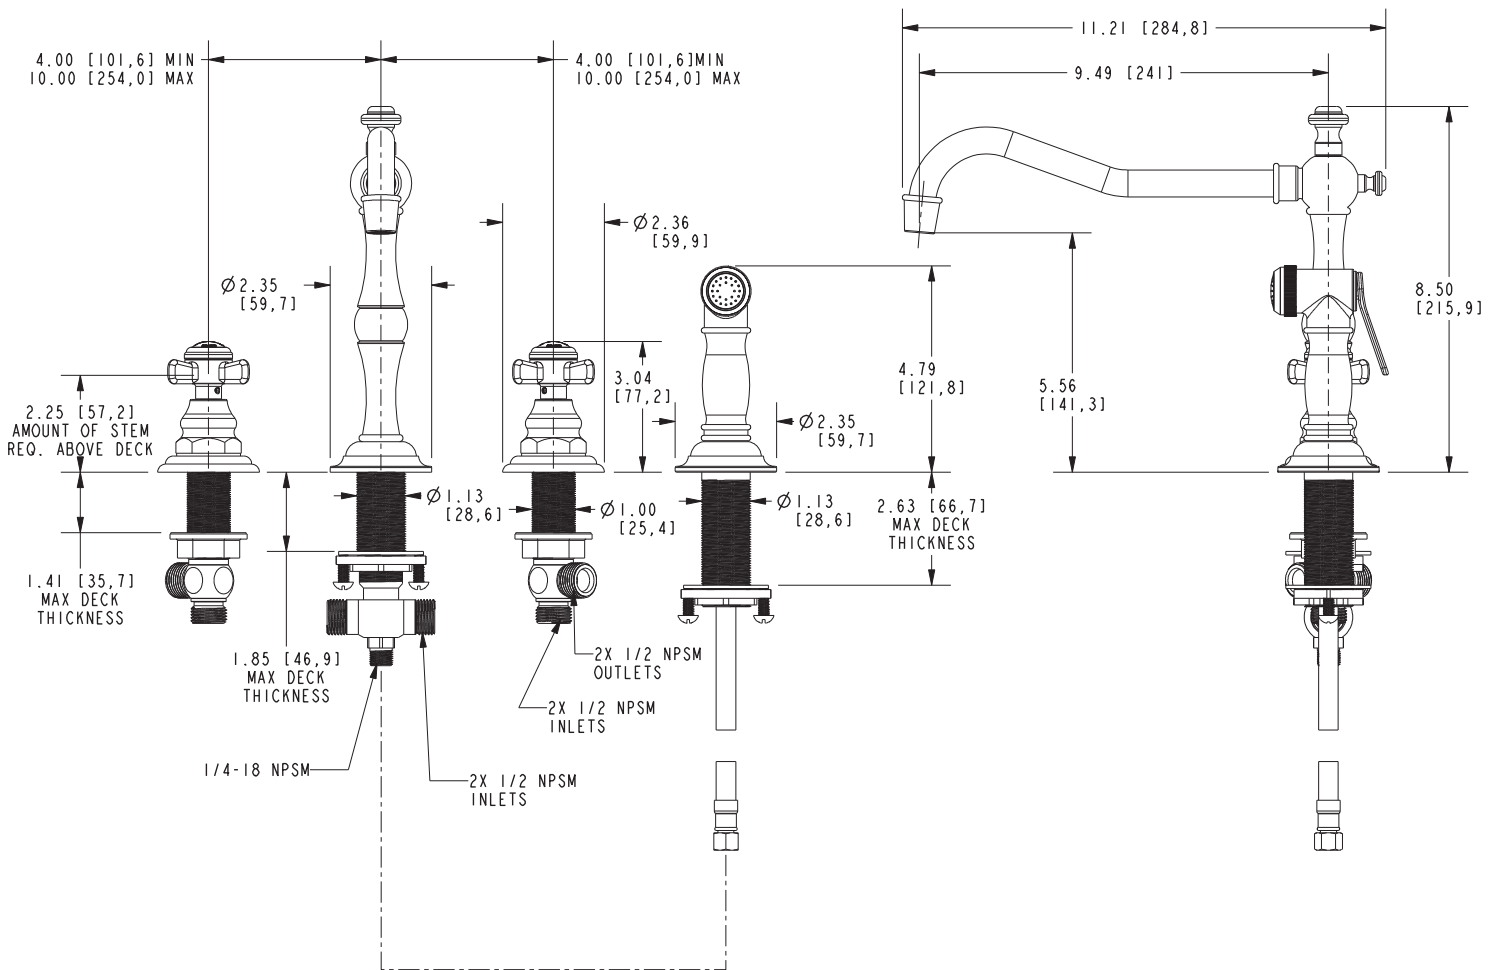

FAIRFIELD

Features

- Solid brass construction
- Brass valve bodies
- Quarter-turn washerless ceramic disc valve cartridges
- Swivel spout assembly with integral diverter fitting
- Solid brass pull-out sidespray
- 5.56" (14.1 cm) spout height at outlet
- 9.49" (24.1 cm) spout reach (c-c)
- For 8" (20.3 cm) centers - Maximum 20" (50.8 cm)
- ADA Complaint (Handles Only)
- 1.8 GPM (6.8 LPM) Max

Product Specification Add "Color / Finish" suffix to Model number, below.

The Two-Handle Kitchen Faucet with Sidespray shall be made of solid brass construction. Faucet shall incorporate a swivel spout assembly with integral sidespray diverter fitting and feature brass valve bodies with quarter-turn washerless ceramic disc valve cartridges. Faucet shall have a 1.8 gallons (6.8 liters) per minute maximum flow rate. Product shall be for 8" (20.3 cm) centers - Maximum 20" (50.8 cm). Product shall incorporate a 5.56" (14.1 cm) spout height at outlet and a 9.49" (24.1 cm) spout reach (c-c). Faucet shall incorporate cross handles. Two-Handle Kitchen Faucet with Sidespray shall be Newport Brass Model 946/____ .

946

PRODUCT DIMENSIONS *(Units are in inches)*

Fairfield Two-Handle Kitchen Faucet 946