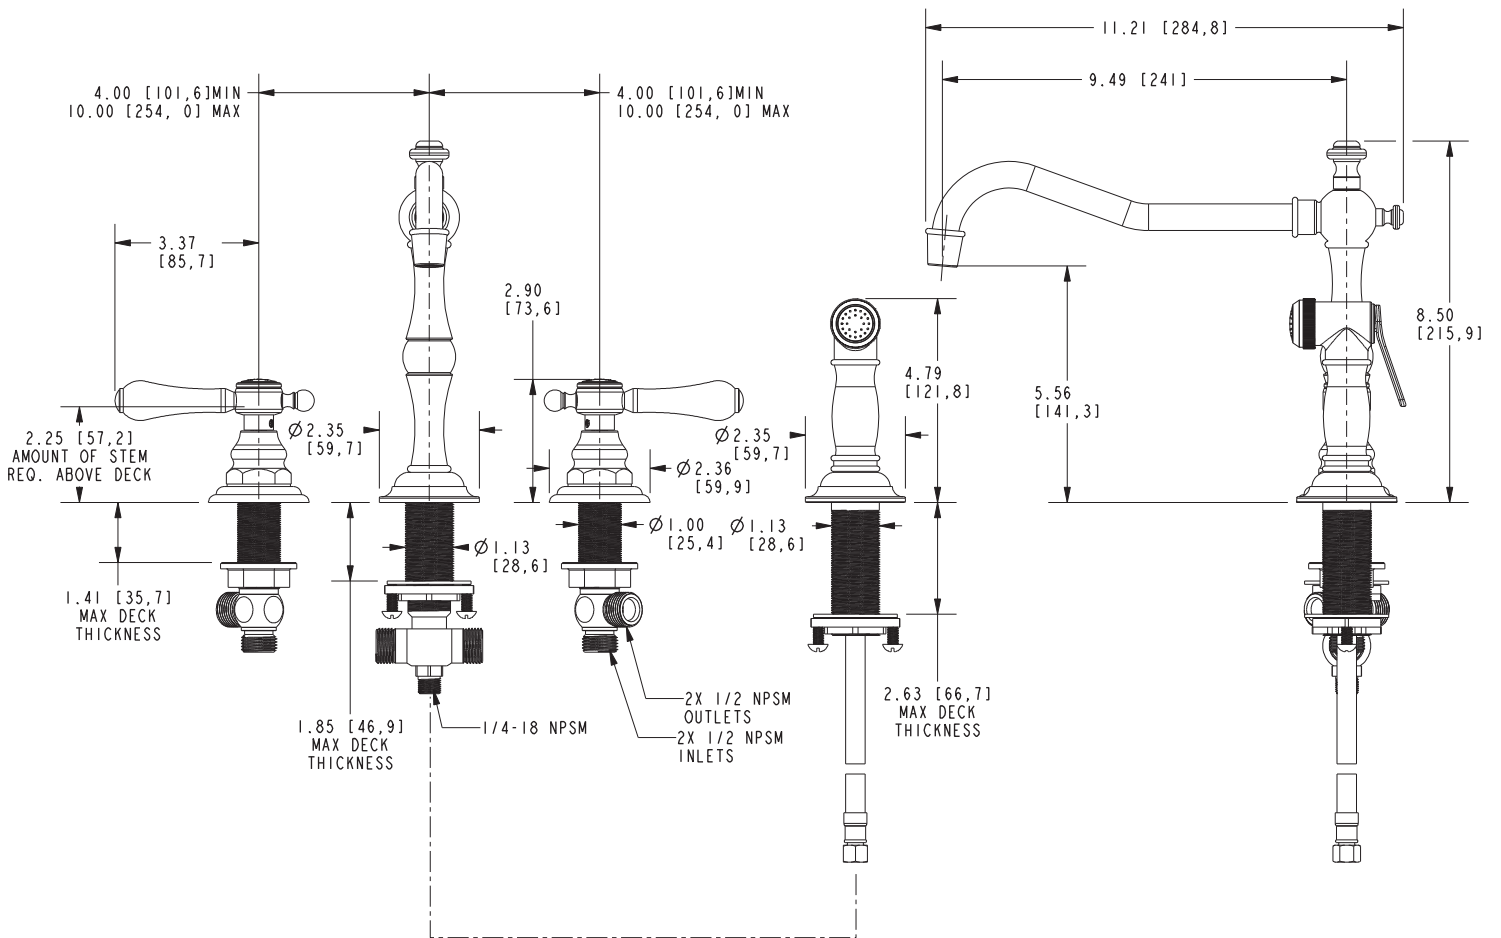

CHESTERFIELD

Features

- Solid brass construction
- Brass valve bodies
- Quarter-turn washerless ceramic disc valve cartridges
- Swivel spout assembly with integral diverter fitting
- Solid brass pull-out sidespray
- 5.56" (14.1 cm) spout height at outlet
- 9.49" (24.1 cm) spout reach (c-c)
- For 8" (20.3 cm) centers - Maximum 20" (50.8 cm)
- ADA Complaint (Handles Only)
- 1.8 GPM (6.8 LPM) Max

Product Specification Add "Color / Finish" suffix to Model number, below.

The Two-Handle Kitchen Faucet with Sidespray shall be made of solid brass construction. Faucet shall incorporate a swivel spout assembly with integral sidespray diverter fitting and feature brass valve bodies with quarter-turn washerless ceramic disc valve cartridges. Faucet shall have a 1.8 gallons (6.8 liters) per minute maximum flow rate. Product shall be for 8" (20.3 cm) centers - Maximum 20" (50.8 cm). Product shall incorporate a 5.56" (14.1 cm) spout height at outlet and a 9.49" (24.1 cm) spout reach (c-c). Faucet shall incorporate lever handles. Two-Handle Kitchen Faucet with Sidespray shall be Newport Brass Model 973/_____.

973

PRODUCT DIMENSIONS *(Units are in inches)*

Product Dimensions are provided for reference only. For specific product installation guidelines, please reference the Installation Instructions of the product being installed.