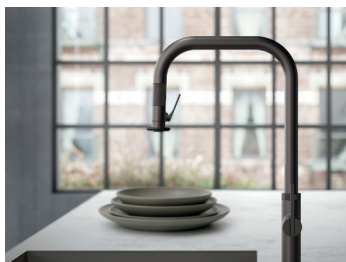

## PROPORTION, EXTENDED.

The Extended Reach Kitchen Faucet introduces a thoughtfully scaled solution to the evolving modern kitchen. Designed in response to larger spaces and more expansive sink configurations, this new size offering brings balance and intentional proportion to the heart of the home. Executed in solid brass, Extended Reach maintains the integrity of each collection's design language while delivering enhanced functionality shaped by permanence and performance.

## INSPIRATION

As kitchens grow in size and complexity, fixtures must respond in kind. Our new extended reach configuration was developed to work in proportion with larger countertops and generously sized sinks, ensuring the faucet feels architecturally appropriate rather than underscaled. By extending the spout height and reach while preserving each collection's original silhouette, the design delivers balance, coverage, and composure across a range of traditional and contemporary expressions.

## CRAFTSMANSHIP

Crafted from solid brass, Extended Reach delivers both impressive weight and enduring performance. The increased scale requires more brass, more precision, and more discipline in execution, resulting in a faucet that feels purposeful, grounded, and built to last. Each piece reflects Newport Brass's commitment to material honesty and craftsmanship designed to endure daily use over generations.

Extended spout reach provides full sink coverage, enhancing functionality across wider and deeper basins.

SHOWN IN: POLISHED GOLD PVD (24)

Each faucet features our new trigger spray design enabling a seamless toggle between stream and spray.